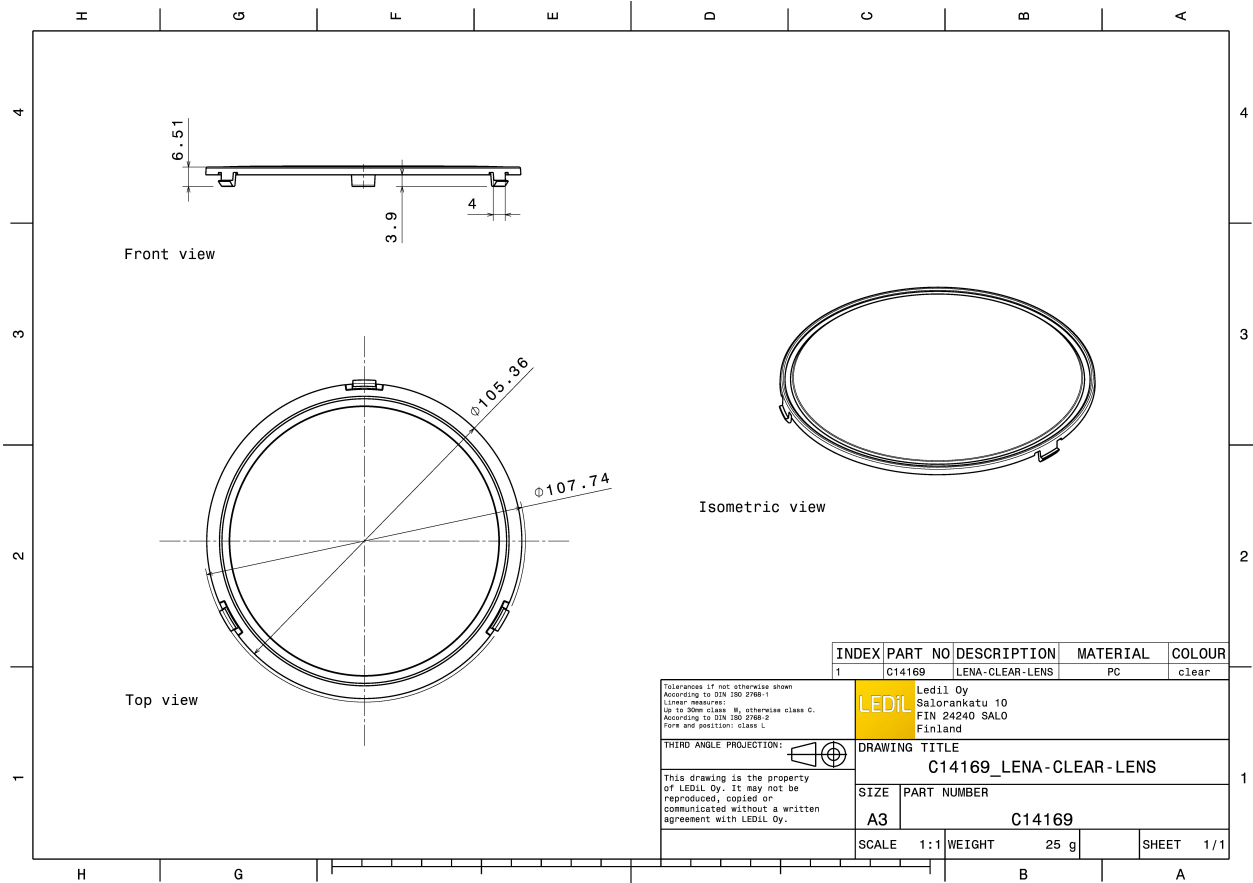

### TECHNICAL SPECIFICATIONS:

Dimensions	Ø 108.0 mm
Height	2.6 mm
Fastening	snaps
Colour	
Box size	380 x 240 x 120 mm
Box weight	2.1 kg
Quantity in Box	60 pcs
ROHS compliant	yes ⓘ

#### GENERAL INFORMATION:

NOTE: The typical beam angle will be changed by different color, chip size and chip position tolerance. The typical total beam angle is the full angle measured where the luminous intensity is half of the peak value.