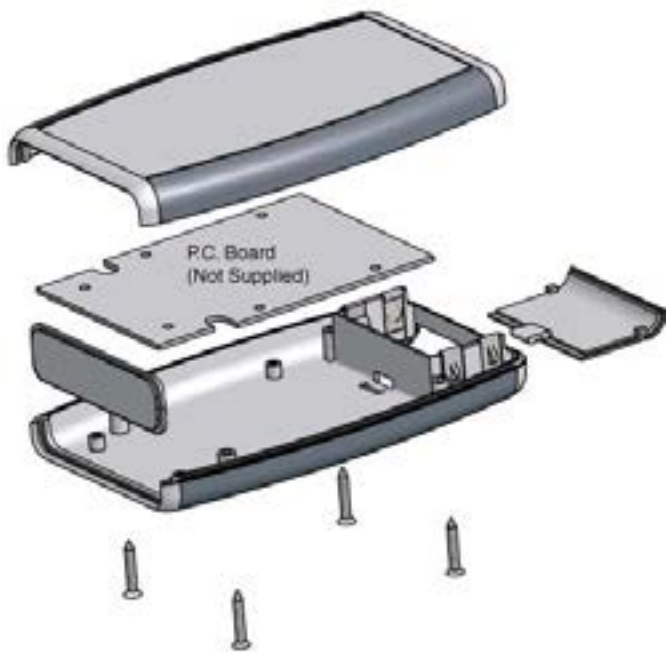

For a similar water-tight enclosure, try "1553W" on page 41

Accessories

Belt Clip Kits

1599CLIP (black)
1599CLIPGY (gray)

PC Board Kits for "B", "C" and "D" Sizes

1553BPCB
for "B" and "C"

1553DBPCB
for "D"

IR Panels for "B" and "D" Sizes

1553BIR-BULK

1553DIR-BULK

1553

Soft-Sided Hand-Held Enclosures

Battery Door Version
Shown with closed
door, 9V battery clip,
and AA battery clips.

Battery door version shown above as a complete kit. Each enclosure includes multiple battery options.

1553 enclosures are available with or without battery compartments.

Critical Data, No Questions

PDF Data Sheets, 2D AutoCAD, and 3D Models are available for download immediately from our web site.

Part Number	Enclosure Color	Soft Side Color	Battery Door	Units	Length	Width	Depth
1553AABK	Black	Gray	No	inches mm	2.95 75	1.97 50	0.67 17
1553AAGY	Grey	Gray	No		inches mm	3.94 100	2.41 61
1553ABK	Black	Gray	No	inches mm		4.62 117	3.11 79
1553AGY	Grey	Gray	No				
1553BBK	Black	Gray	No				
1553BBKBAT	Black	Gray	Yes				
1553BBKBK	Black	Black	No				
1553BBKKBAT	Black	Black	Yes				
1553BGY	Grey	Gray	No				
1553BGYBAT	Grey	Gray	Yes				
1553BRDBK	Red	Black	No				
1553BRDBKBAT	Red	Black	Yes				
1553BTBUBK	TransBlue	Black	No				
1553BTBUBKBAT	TransBlue	Black	Yes				
1553BYLBK	Yellow	Black	No				
1553BYLBKBAT	Yellow	Black	Yes				
1553CBK	Black	Gray	No	inches mm	4.62 117	3.11 79	1.3 33
1553CBKBAT	Black	Gray	Yes				
1553CGY	Grey	Gray	No				
1553CGYBAT	Grey	Gray	Yes	inches mm	5.8 147	3.5 89	0.98 24
1553DBK	Black	Gray	No				
1553DBKBAT	Black	Gray	Yes				
1553DBKBK	Black	Black	No				
1553DBKKBAT	Black	Black	Yes				
1553DGY	Grey	Gray	No				
1553DGYBAT	Grey	Gray	Yes				
1553DRDBK	Red	Black	No				
1553DRDBKBAT	Red	Black	Yes				
1553DTBUBK	TransBlue	Black	No				
1553DTBUBKBAT	TransBlue	Black	Yes				
1553DYLBK	Yellow	Black	No				
1553DYLBKBAT	Yellow	Black	Yes				