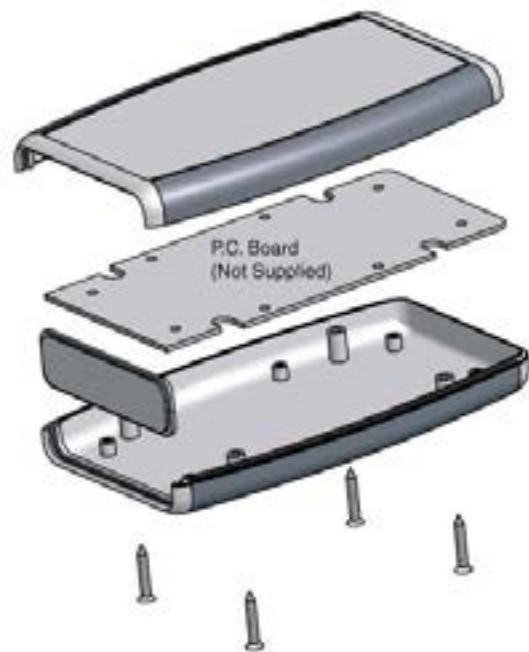

For a similar water-tight enclosure, try "1553W" on page 41

Accessories

Belt Clip Kits

1599CLIP (black)
1599CLIPGY (gray)

PC Board Kits for "B", "C" and "D" Sizes

1553BPCB
for "B" and "C"

1553DBPCB
for "D"

IR Panels for "B" and "D" Sizes

1553BIR-BULK

1553DIR-BULK

1553

Soft-Sided Hand-Held Enclosures

Battery Door Version
Shown with closed
door, 9V battery clip,
and AA battery clips.

Battery door version shown above as a complete kit. Each enclosure includes multiple battery options.

1553 enclosures are available with or without battery compartments.

Critical Data, No Questions

PDF Data Sheets, 2D AutoCAD, and 3D Models are available for download immediately from our web site.

Part Number	Enclosure Color	Soft Side Color	Battery Door	Units	Length	Width	Depth
1553AABK	Black	Gray	No	inches mm	2.95 75	1.97 50	0.67 17
1553AAGY	Grey	Gray	No		inches mm	3.94 100	2.41 61
1553ABK	Black	Gray	No	inches mm		4.62 117	3.11 79
1553AGY	Grey	Gray	No				
1553BBK	Black	Gray	No				
1553BBKBAT	Black	Gray	Yes				
1553BBKBK	Black	Black	No				
1553BBKKBAT	Black	Black	Yes				
1553BGY	Grey	Gray	No				
1553BGYBAT	Grey	Gray	Yes				
1553BRDBK	Red	Black	No				
1553BRDBKBAT	Red	Black	Yes				
1553BTBUBK	TransBlue	Black	No				
1553BTBUBKBAT	TransBlue	Black	Yes				
1553BYLBK	Yellow	Black	No				
1553BYLBKBAT	Yellow	Black	Yes				
1553CBK	Black	Gray	No	inches mm	4.62 117	3.11 79	1.3 33
1553CBKBAT	Black	Gray	Yes				
1553CGY	Grey	Gray	No				
1553CGYBAT	Grey	Gray	Yes	inches mm	5.8 147	3.5 89	0.98 24
1553DBK	Black	Gray	No				
1553DBKBAT	Black	Gray	Yes				
1553DBKBK	Black	Black	No				
1553DBKKBAT	Black	Black	Yes				
1553DGY	Grey	Gray	No				
1553DGYBAT	Grey	Gray	Yes				
1553DRDBK	Red	Black	No				
1553DRDBKBAT	Red	Black	Yes				
1553DTBUBK	TransBlue	Black	No				
1553DTBUBKBAT	TransBlue	Black	Yes				
1553DYLBK	Yellow	Black	No				
1553DYLBKBAT	Yellow	Black	Yes				