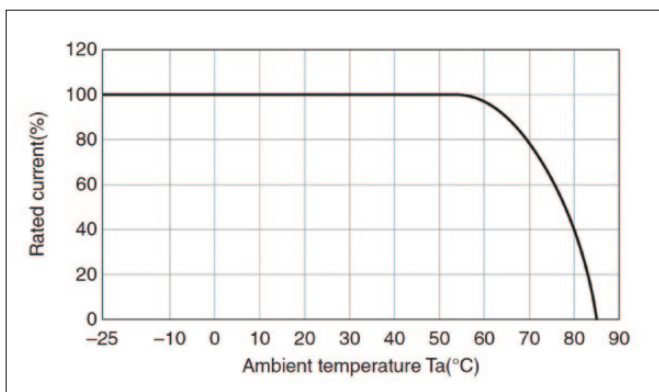

Derating Curve RSEV Series