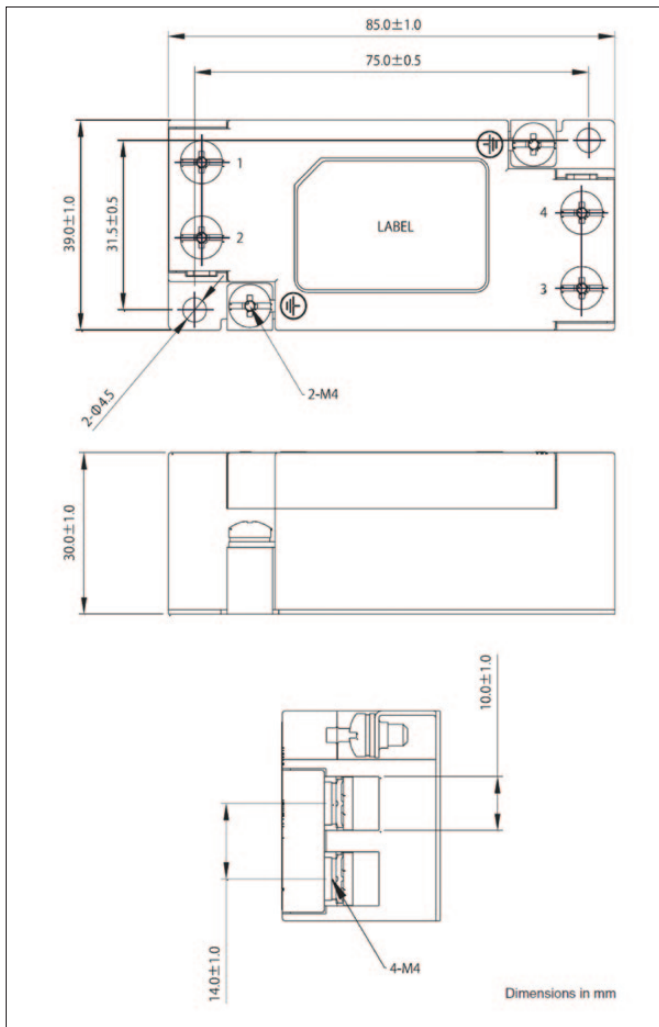

Outline Drawing RSEV Series