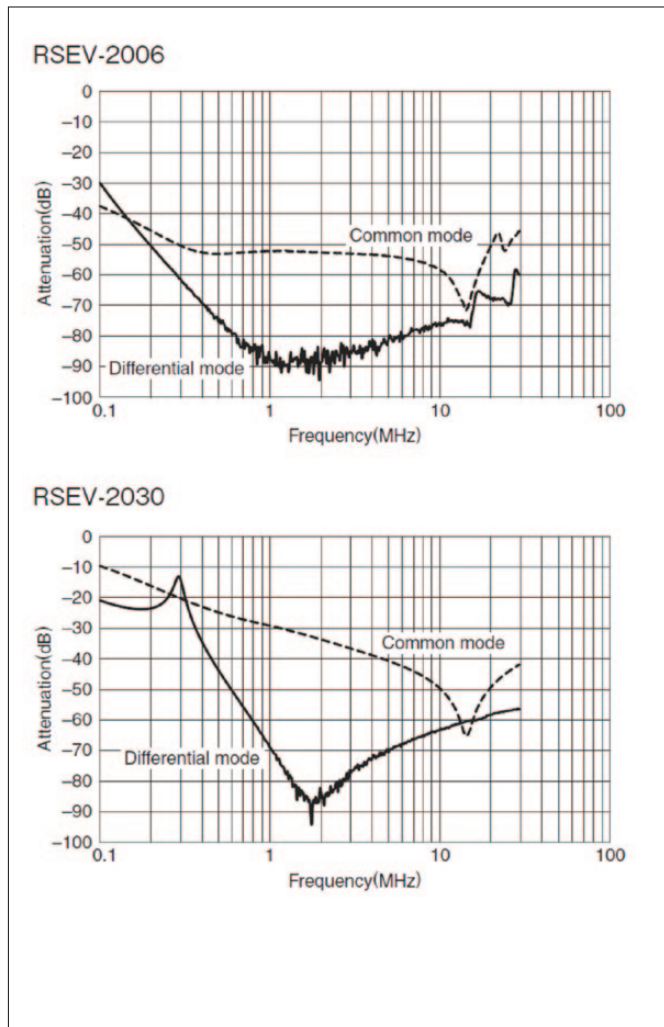

Attenuation Characteristics RSEV Series