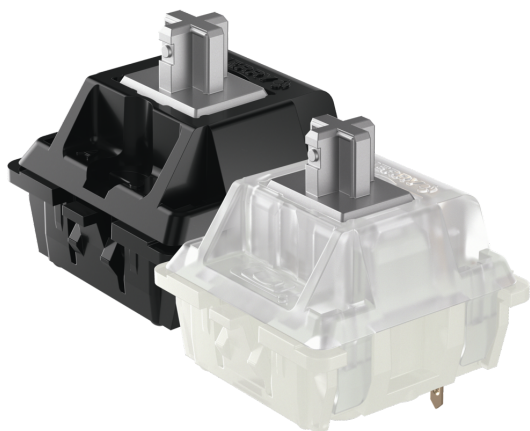

MX2A RGB

Fast and direct

CHERRY Gold Crosspoint contact concept and the unprecedented production quality "Made in Germany" are unique. The MX2A series introduces a new level typing experience, setting a new standard for mechanical key switches.

Models may vary from the image shown

Original CHERRY MX is the world's leading precision technology for mechanical key switches. The

FUNCTION AND PERFORMANCE

- Linear switching characteristics
- 45 cN operating force
- 1.2 mm pre travel
- 3.4 mm total travel
- > 100 mil. keystrokes
- Lubricated
- No click