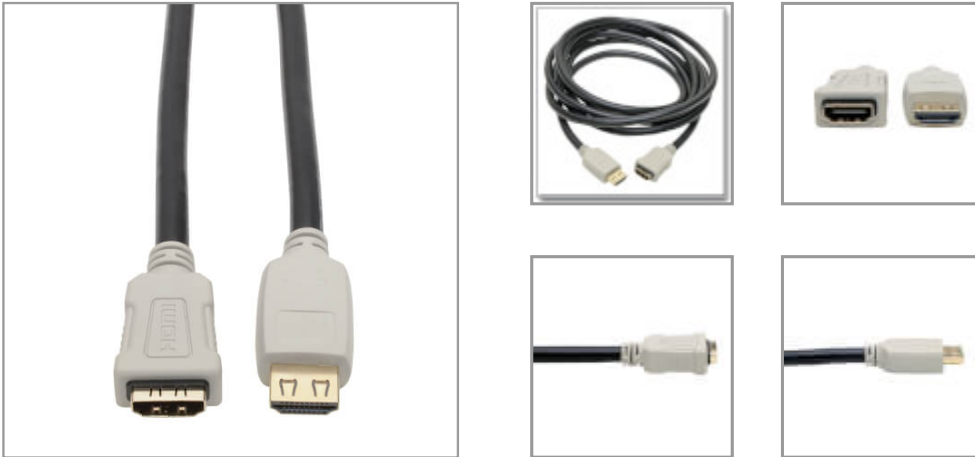

High-Speed HDMI Extension Cable (M/F) - 4K 60 Hz, HDR, 4:4:4, Gripping Connector, 6 ft.

MODEL NUMBER: P569-006-2B-MF

High-speed cable extends an HDMI audio/video connection up to 6 ft. while supporting 4K resolutions with HDR and 4:4:4 color.

Features

4K HDMI Cable Connects Home Theater or Digital Signage Audio/Video Components

This high-speed HDMI extension cable securely connects HDMI-enabled laptops, tablets, PCs, Blu-ray players, game consoles or satellite/cable TV boxes and HDTVs, HD monitors, projectors or home theater receivers. A special gripping male connector ensures components stay firmly attached to avoid viewing interruptions.

High-Speed Extension Cable Expands a Current 4K Connection by 6 ft.

The P569-006-2B-MF extends an existing 15-foot (4.6-meter) 4K HDMI connection an additional 6 feet (1.8 meters) for a total of 21 feet (6.4 meters), while maintaining its original 4K/60Hz resolution. When the total length ranges between 21 feet and 30 feet (9.1 meters), the maximum display resolution drops to 4K/30Hz. Any total length between 30 feet and 60 feet (18.3 meters) finds the maximum resolution drop to 1080p.

Avoid Signal Disruptions with an Extra-Secure Gripping HDMI Connector

Having a cable come loose accidentally can cause A/V signal loss right as the running back scrambles for the end zone or your avatar is surrounded by zombies. The specially designed HDMI male connector firmly grips the HDMI port on your equipment to help prevent accidental disconnection and signal disruption. With greater port retention than typical HDMI connectors, the gripping plug resists vibrations that can loosen connections over time. This is especially helpful for ensuring components stay attached in difficult-to-access installations.