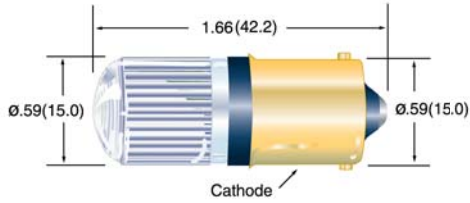

## MB502 CANDELABRA LAMP WITH FRESNEL LENS

Available with Center Cathode or Bi-Polar

## MS502 CANDELABRA LAMP WITH FRESNEL LENS

Available with Center Cathode or Bi-Polar

Lens Color
Red
Amber
Green
Blue
Clear

All dimensions are in inches (mm)

Tolerances: .xx"(.x) ±.025"(.63)/ .xxx"(.xx)±.010"(.25)  
Specifications are subject to change without notice.