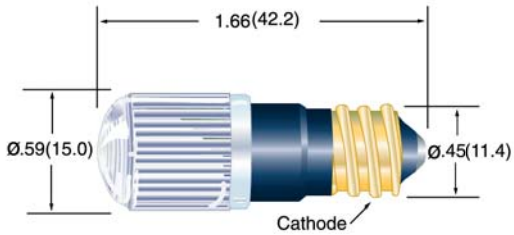

## MB502 CANDELABRA LAMP WITH FRESNEL LENS

Available with Center Cathode or Bi-Polar

## MS502 CANDELABRA LAMP WITH FRESNEL LENS

Available with Center Cathode or Bi-Polar

## DCB502 CANDELABRA LAMP WITH FRESNEL LENS

LED Color
Red
Amber
Green
Blue
Cool White
Warm White

Voltage	Design Current
5VDC	26-75mA
6VDC	28-40mA
12VDC	15-20mA
15VDC	15-20mA
24VDC	15-20mA
28VDC	15-25mA
48VDC	9-20mA
60VDC	6.5-16mA
120VAC	5-9.5mA

Lens Color
Red
Amber
Green
Blue
Clear

All dimensions are in inches (mm)

Tolerances: .xx"(.x) ±.025"(.63)/ .xxx"(.xx)±.010"(.25)  
Specifications are subject to change without notice.