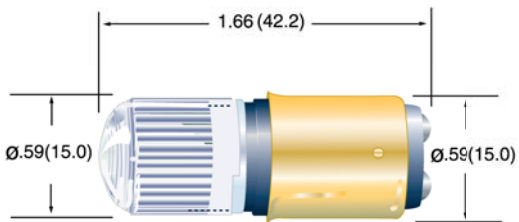

DCB502 CANDELABRA LAMP WITH FRESNEL LENS