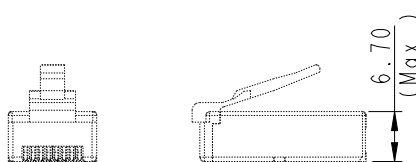

Suggested Plug: Style 1
For: RCM-00AMMA-TLM7001