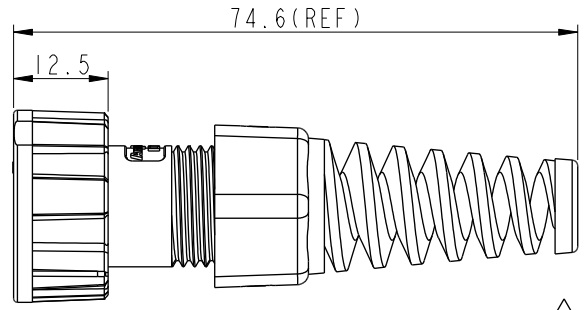

RCM-00AMMA-TLM7002

RCM-00AMMA-TLM7001

- △C Note:
- * ∅ Important Dimension to Check
 - * Waterproof Rate: IP67, Mated
 - * Clamp Ring: Thermoplastic, Black
 - * Metal Nut: Metal
 - * Sealing Nut: Thermoplastic, Black
 - * Seal & Gasket: Rubber, Gray
 - * Seal 1 for cable OD range: ∅4.5~∅7.5mm
 - △B * Seal 2 for cable OD range: ∅7.5~∅9.5mm
 - * One Set Unassembled In One PE Bag

UNIT: mm		
TOLERANCE	.X ±0.25	
.XX	±0.1	
.XXX	±0.05	
ANGLES	±1°	

TITLE RJ, C METAL, NONE CABLE W/SR, M, FI COMPLED, 3LOCK			△C
SCALE 1:1	SIZE A4	SHEET 1 OF 2	
REV. C	WC-REV. .0	∅C: Inspection item	

Amphenol LTW
安費諾亮泰企業股份有限公司

Package

QTY: 1 Set

PE Bag

UNIT: mm

TOLERANCE	
.X	±0.25
.XX	±0.1
.XXX	±0.05
ANGLES	±1°

TITLE RJ, C METAL, NONE CABLE W/SR, M, FI COMPLED, 3LOCK			
SCALE	SIZE	SHEET	OF
1:1	A4	2	2
REV.	WC-REV.	QC: Inspection item	
C	.0		