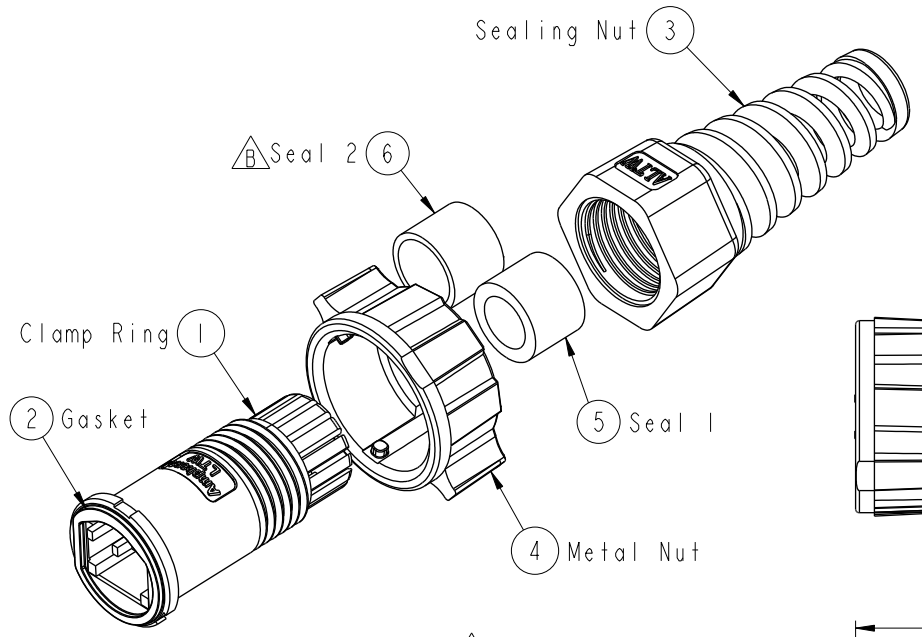

RCM-00AMMA-TLM7002

RCM-00AMMA-TLM7001

- △C Note:
- * ∅ Important Dimension to Check
 - * Waterproof Rate: IP67, Mated
 - * Clamp Ring: Thermoplastic, Black
 - * Metal Nut: Metal
 - * Sealing Nut: Thermoplastic, Black
 - * Seal & Gasket: Rubber, Gray
 - * Seal 1 for cable OD range: ∅4.5~∅7.5mm
 - △B * Seal 2 for cable OD range: ∅7.5~∅9.5mm
 - * One Set Unassembled In One PE Bag

UNIT: mm		
TOLERANCE	.X ±0.25	
.XX	±0.1	
.XXX	±0.05	
ANGLES	±1°	

TITLE RJ, C METAL, NONE CABLE W/SR, M, FI COMPLED, 3LOCK			△C
SCALE 1:1	SIZE A4	SHEET 1 OF 2	
REV. C	WC-REV. .0	∅C: Inspection item	

Amphenol LTW
安費諾亮泰企業股份有限公司