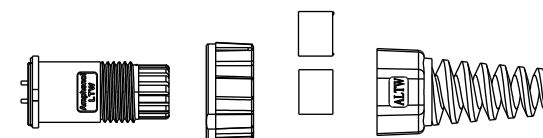

RCM-00AMMA-TLM700X

- 1: Suitable for Plug Style 1, Without Plug.
- 2: Suitable for Plug Style 2, Without Plug.

Package

QTY: 1 Set