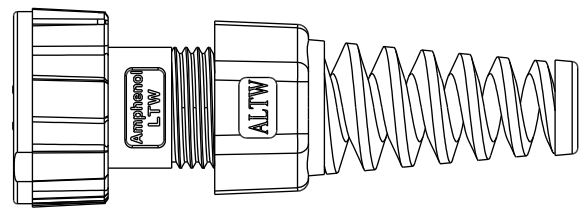

RCM-00AMMA-TLM7002

RCM-00AMMA-TLM7001

- △C Note:
- * ∅ Important Dimension to Check
 - * Waterproof Rate: IP67, Mated
 - * Clamp Ring: Thermoplastic, Black
 - * Metal Nut: Metal
 - * Sealing Nut: Thermoplastic, Black
 - * Seal & Gasket: Rubber, Gray
 - * Seal 1 for cable OD range: ∅4.5~∅7.5mm
 - △B * Seal 2 for cable OD range: ∅7.5~∅9.5mm
 - * One Set Unassembled In One PE Bag

UNIT: mm		
TOLERANCE	.X ±0.25	
.XX	±0.1	
.XXX	±0.05	
ANGLES	±1°	

TITLE RJ, C METAL, NONE CABLE W/SR, M, FI COMPLED, 3LOCK			△C
SCALE 1:1	SIZE A4	SHEET 1 OF 2	
REV. C	WC-REV. .0	∅C: Inspection item	

Amphenol LTW
安費諾亮泰企業股份有限公司