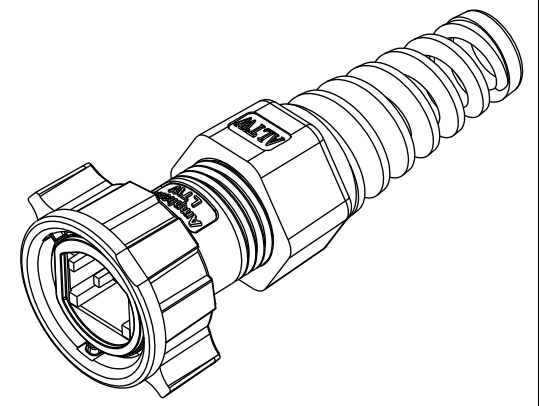

RCM-00AMMA-TLM7002

RCM-00AMMA-TLM7001

- △C Note:
- * ∅ Important Dimension to Check
 - * Waterproof Rate: IP67, Mated
 - * Clamp Ring: Thermoplastic, Black
 - * Metal Nut: Metal
 - * Sealing Nut: Thermoplastic, Black
 - * Seal & Gasket: Rubber, Gray
 - * Seal 1 for cable OD range: ∅4.5~∅7.5mm
 - △B * Seal 2 for cable OD range: ∅7.5~∅9.5mm
 - * One Set Unassembled In One PE Bag

UNIT: mm		
TOLERANCE	.X ±0.25	
.XX	±0.1	
.XXX	±0.05	
ANGLES	±1°	

TITLE RJ, C METAL, NONE CABLE W/SR, M, FI COMPLED, 3LOCK			△C
SCALE 1:1	SIZE A4	SHEET 1 OF 2	
REV. C	WC-REV. .0	∅C: Inspection item	

Amphenol LTW
安費諾亮泰企業股份有限公司