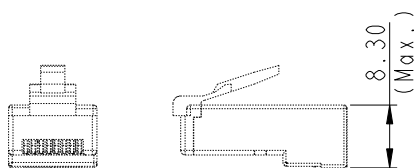

Suggested Plug: Style 2
For: RCM-00AMMA-TLM7002