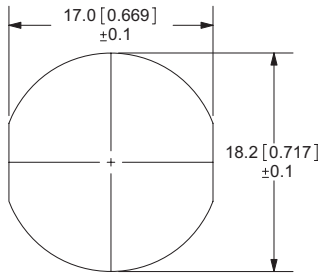

SERIES: SD-LS | DESCRIPTION: STANDARD DIN CONNECTOR

FEATURES

- locking
- panel mount
- metal bushing

PART NUMBER KEY

SPECIFICATIONS

parameter	conditions/description	min	typ	max	units
rated input voltage			100		Vac
rated input current				2	A
contact resistance				20	mΩ
insulation resistance	at 500 Vdc	100			MΩ
voltage withstand	for 1 minute			1000	Vac
operating temperature		-40		85	°C
life			5,000		cycles
flammability rating	UL94V-2				
RoHS	yes				

MECHANICAL DRAWINGS

units: mm[inches]

TOLERANCE: ±0.2mm

	MATERIAL	PLATING
contact terminals	brass	tin
hex nut	zinc	nickel
cover	zinc	nickel
housing	nylon	

Panel Cutout

SD-30LS

SD-40LS

SD-40LS