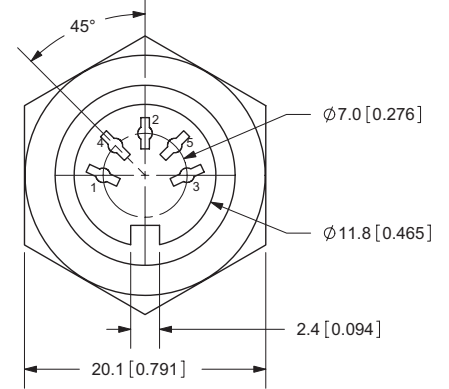

SERIES: SD-LS | DESCRIPTION: STANDARD DIN CONNECTOR

FEATURES

- locking
- panel mount
- metal bushing

PART NUMBER KEY

SPECIFICATIONS

parameter	conditions/description	min	typ	max	units
rated input voltage			100		Vac
rated input current				2	A
contact resistance				20	mΩ
insulation resistance	at 500 Vdc	100			MΩ
voltage withstand	for 1 minute			1000	Vac
operating temperature		-40		85	°C
life			5,000		cycles
flammability rating	UL94V-2				
RoHS	yes				

MECHANICAL DRAWINGS

units: mm[inches]

TOLERANCE: ±0.2mm

	MATERIAL	PLATING
contact terminals	brass	tin
hex nut	zinc	nickel
cover	zinc	nickel
housing	nylon	

Panel Cutout

SD-30LS

SD-40LS

SD-40LS