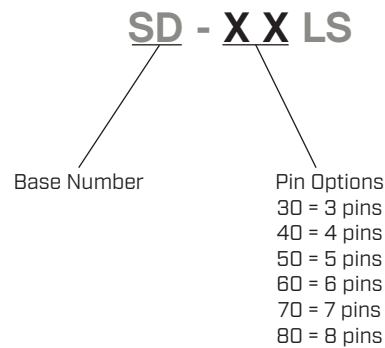

SERIES: SD-LS | DESCRIPTION: STANDARD DIN CONNECTOR

FEATURES

- locking
- panel mount
- metal bushing

PART NUMBER KEY

SPECIFICATIONS

parameter	conditions/description	min	typ	max	units
rated input voltage			100		Vac
rated input current				2	A
contact resistance				20	mΩ
insulation resistance	at 500 Vdc	100			MΩ
voltage withstand	for 1 minute			1000	Vac
operating temperature		-40		85	°C
life			5,000		cycles
flammability rating	UL94V-2				
RoHS	yes				

MECHANICAL DRAWINGS

units: mm[inches]

TOLERANCE: ±0.2mm

	MATERIAL	PLATING
contact terminals	brass	tin
hex nut	zinc	nickel
cover	zinc	nickel
housing	nylon	

Panel Cutout

SD-30LS

SD-40LS

SD-40LS