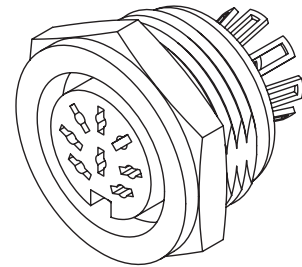

SERIES: SD-LS | DESCRIPTION: STANDARD DIN CONNECTOR

FEATURES

- locking
- panel mount
- metal bushing

PART NUMBER KEY

SPECIFICATIONS

parameter	conditions/description	min	typ	max	units
rated input voltage			100		Vac
rated input current				2	A
contact resistance				20	mΩ
insulation resistance	at 500 Vdc	100			MΩ
voltage withstand	for 1 minute			1000	Vac
operating temperature		-40		85	°C
life			5,000		cycles
flammability rating	UL94V-2				
RoHS	yes				

MECHANICAL DRAWINGS

units: mm[inches]

TOLERANCE: ±0.2mm

	MATERIAL	PLATING
contact terminals	brass	tin
hex nut	zinc	nickel
cover	zinc	nickel
housing	nylon	

Panel Cutout

SD-30LS

SD-40LS

SD-40LS