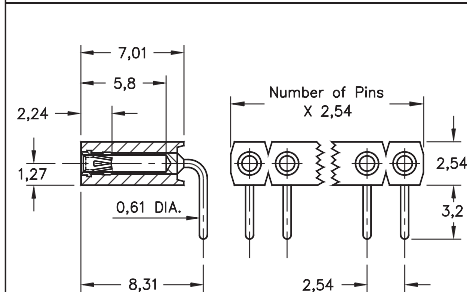

INTERCONNECTS

SERIES 800 & 801 • 2,54 GRID (0,76 DIA. PINS), STRAIGHT & RIGHT ANGLE HEADERS AND SOCKETS • SINGLE ROW STRIPS

FIG. 1

FIG. 2

FIG. 3

FIG. 4

- Pin interconnects available with straight MM #7007 or right angle MM #5005 solder tails. See page 215 for details
- Sockets are available with straight MM #1304 or right angle MM #1305 soldertails. See pages 177 and 179 for details
- MM #1304 and MM #1305 receptacles use Hi-Rel, 6-finger BeCu #47 contact rated at 4.5 amps. Receptacles accept 0,76 diameter and 0,64 square pins. See page 256 for details
- Insulators are high temperature thermoplastic, suitable for all soldering operations

ORDERING INFORMATION

FIG. 1	Series 800...10-001		Straight Pin Header	
		800-XX-0	-10-001000	
	Specify number of pins		01-64	
FIG. 2	Series 800...20-001		Right Angle Pin Header	
		800-XX-0	-20-001000	
	Specify number of pins		02-64	
 XX=Plating Code See Below For Electrical, Mechanical & Environmental Data, See page 264				
SPECIFY PLATING CODE XX=		10 	90	40 
Pin Plating 		0,25µm Au	5,08µm Sn/Pb	5,08µm Sn

FIG. 3	Series 801...10-001		Straight Socket					
		801-XX-0	-10-001000					
	Specify number of pins		01-50					
FIG. 4	Series 801...20-001		Right Angle Socket					
		801-XX-0	-20-001000					
	Specify number of pins		01-50					
 XX=Plating Code See Below For Electrical, Mechanical & Environmental Data, See page 264								
SPECIFY PLATING CODE XX=		91	93	99	41 	43 	44 	47 
Sleeve (Pin) 		5,08µm Sn/Pb	5,08µm Sn/Pb	5,08µm Sn/Pb	5,08µm Sn	5,08µm Sn	5,08µm Sn	
Contact (Clip) 		0,25µm Au	0,76µm Au	2,54µm Sn/Pb	0,25µm Au	0,76µm Au	2,54µm Sn	Au Flash