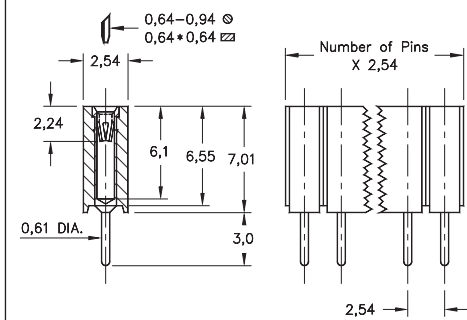

INTERCONNECTS

SERIES 800 & 801 • 2,54 GRID (0,76 DIA. PINS), STRAIGHT & RIGHT ANGLE HEADERS AND SOCKETS • SINGLE ROW STRIPS

FIG. 1

FIG. 2

FIG. 3

FIG. 4

- Pin interconnects available with straight MM #7007 or right angle MM #5005 solder tails. See page 215 for details
- Sockets are available with straight MM #1304 or right angle MM #1305 soldertails. See pages 177 and 179 for details
- MM #1304 and MM #1305 receptacles use Hi-Rel, 6-finger BeCu #47 contact rated at 4.5 amps. Receptacles accept 0,76 diameter and 0,64 square pins. See page 256 for details
- Insulators are high temperature thermoplastic, suitable for all soldering operations

ORDERING INFORMATION

FIG. 1	Series 800...10-001		Straight Pin Header	
		800-XX-0	-10-001000	
	Specify number of pins		01-64	
FIG. 2	Series 800...20-001		Right Angle Pin Header	
		800-XX-0	-20-001000	
	Specify number of pins		02-64	
 XX=Plating Code See Below For Electrical, Mechanical & Environmental Data, See page 264				
SPECIFY PLATING CODE XX=		10 	90	40 
Pin Plating 		0,25µm Au	5,08µm Sn/Pb	5,08µm Sn

FIG. 3	Series 801...10-001		Straight Socket					
		801-XX-0	-10-001000					
	Specify number of pins		01-50					
FIG. 4	Series 801...20-001		Right Angle Socket					
		801-XX-0	-20-001000					
	Specify number of pins		01-50					
 XX=Plating Code See Below For Electrical, Mechanical & Environmental Data, See page 264								
SPECIFY PLATING CODE XX=		91	93	99	41 	43 	44 	47 
Sleeve (Pin) 		5,08µm Sn/Pb	5,08µm Sn/Pb	5,08µm Sn/Pb	5,08µm Sn	5,08µm Sn	5,08µm Sn	
Contact (Clip) 		0,25µm Au	0,76µm Au	2,54µm Sn/Pb	0,25µm Au	0,76µm Au	2,54µm Sn	Au Flash