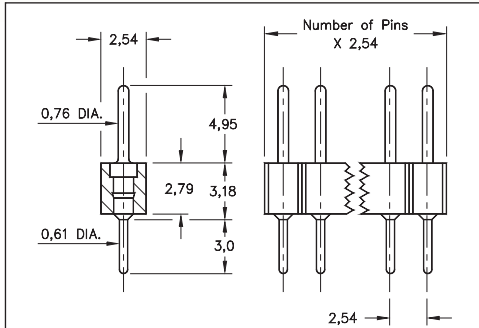

INTERCONNECTS

SERIES 800 & 801 • 2,54 GRID (0,76 DIA. PINS), STRAIGHT & RIGHT ANGLE HEADERS AND SOCKETS • SINGLE ROW STRIPS

FIG. 1

FIG. 2

FIG. 3

FIG. 4

- Pin interconnects available with straight MM #7007 or right angle MM #5005 solder tails. See page 215 for details
- Sockets are available with straight MM #1304 or right angle MM #1305 soldertails. See pages 177 and 179 for details
- MM #1304 and MM #1305 receptacles use Hi-Rel, 6-finger BeCu #47 contact rated at 4.5 amps. Receptacles accept 0,76 diameter and 0,64 square pins. See page 256 for details
- Insulators are high temperature thermoplastic, suitable for all soldering operations

ORDERING INFORMATION

FIG. 1	Series 800...10-001		Straight Pin Header	
		800-XX-0	-10-001000	
	Specify number of pins		01-64	
FIG. 2	Series 800...20-001		Right Angle Pin Header	
		800-XX-0	-20-001000	
	Specify number of pins		02-64	
 XX=Plating Code See Below For Electrical, Mechanical & Environmental Data, See page 264				
SPECIFY PLATING CODE XX=		10 	90	40 
Pin Plating 		0,25µm Au	5,08µm Sn/Pb	5,08µm Sn

FIG. 3	Series 801...10-001		Straight Socket					
		801-XX-0	-10-001000					
	Specify number of pins		01-50					
FIG. 4	Series 801...20-001		Right Angle Socket					
		801-XX-0	-20-001000					
	Specify number of pins		01-50					
 XX=Plating Code See Below For Electrical, Mechanical & Environmental Data, See page 264								
SPECIFY PLATING CODE XX=		91	93	99	41 	43 	44 	47 
Sleeve (Pin) 		5,08µm Sn/Pb	5,08µm Sn/Pb	5,08µm Sn/Pb	5,08µm Sn	5,08µm Sn	5,08µm Sn	
Contact (Clip) 		0,25µm Au	0,76µm Au	2,54µm Sn/Pb	0,25µm Au	0,76µm Au	2,54µm Sn	Au Flash