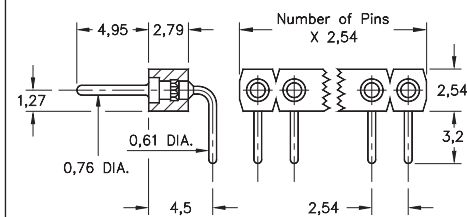

INTERCONNECTS

SERIES 800 & 801 • 2,54 GRID (0,76 DIA. PINS), STRAIGHT & RIGHT ANGLE HEADERS AND SOCKETS • SINGLE ROW STRIPS

FIG. 1

FIG. 2

FIG. 3

FIG. 4

- Pin interconnects available with straight MM #7007 or right angle MM #5005 solder tails. See page 215 for details
- Sockets are available with straight MM #1304 or right angle MM #1305 soldertails. See pages 177 and 179 for details
- MM #1304 and MM #1305 receptacles use Hi-Rel, 6-finger BeCu #47 contact rated at 4.5 amps. Receptacles accept 0,76 diameter and 0,64 square pins. See page 256 for details
- Insulators are high temperature thermoplastic, suitable for all soldering operations

ORDERING INFORMATION

FIG. 1	Series 800...10-001		Straight Pin Header	
		800-XX-0	-10-001000	
	Specify number of pins		01-64	
FIG. 2	Series 800...20-001		Right Angle Pin Header	
		800-XX-0	-20-001000	
	Specify number of pins		02-64	
 XX=Plating Code See Below For Electrical, Mechanical & Environmental Data, See page 264				
SPECIFY PLATING CODE XX=		10 	90	40 
Pin Plating 		0,25µm Au	5,08µm Sn/Pb	5,08µm Sn

FIG. 3	Series 801...10-001		Straight Socket					
		801-XX-0	-10-001000					
	Specify number of pins		01-50					
FIG. 4	Series 801...20-001		Right Angle Socket					
		801-XX-0	-20-001000					
	Specify number of pins		01-50					
 XX=Plating Code See Below For Electrical, Mechanical & Environmental Data, See page 264								
SPECIFY PLATING CODE XX=		91	93	99	41 	43 	44 	47 
Sleeve (Pin) 		5,08µm Sn/Pb	5,08µm Sn/Pb	5,08µm Sn/Pb	5,08µm Sn	5,08µm Sn	5,08µm Sn	
Contact (Clip) 		0,25µm Au	0,76µm Au	2,54µm Sn/Pb	0,25µm Au	0,76µm Au	2,54µm Sn	Au Flash