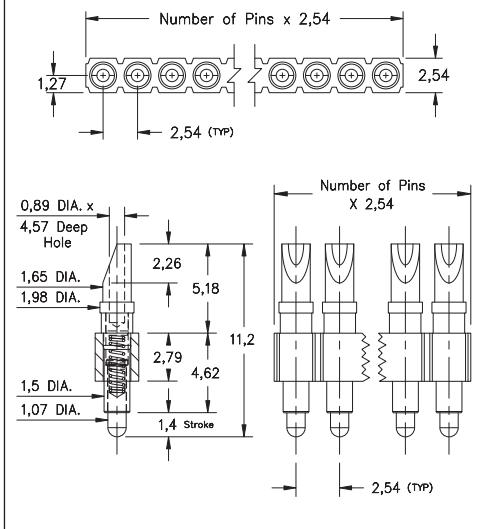

SPRING-LOADED CONNECTORS

SERIES 824 & 826 • 2,54 GRID SOLDERCUP HEADER • SINGLE AND DOUBLE ROW STRIPS

- Modular contacts for use on 2,54 grid, supplied in single and double row contact strips
- Precision-machined piston / base and gold-plated components assure up to 1,000,000 cycle life durability
- Pistons have a 0,7 mid. stroke and a 1,4 max. stroke
- Low resistance, high current contacts are rated at 2 amps continuous, 3 amps peak
- Insulators are high temperature thermoplastic
- Both 824 & 826 series strips have spring pins with wire termination soldercups. The soldercups are aligned to provide easy access for soldering up to size 22 AWG wires

SINGLE ROW Series 824

DOUBLE ROW Series 826

ORDERING INFORMATION

Single Row Series 824

824-22-0XX-00-001000

Specify number of contacts 01-64

Double Row Series 826

826-22-0XX-00-001000

Specify number of contacts 04-72

Technical Specifications

Materials:

Contact piston & base: Machined copper alloy plated 0,51µm gold over 2,54µm nickel
 Spring: Beryllium copper-plated 0,25µm gold
 Insulator: High temperature thermoplastic, rated UL94 V-0

Mechanical:

Spring force @ initial height: 25 grams
 Spring force @ mid stroke (0,7): 60 grams
 Durability: Up to 1,000,000 cycles

Electrical:

Voltage rating: 100Vrms/150Vdc
 Current rating: 2A (continuous), 3A (peak) per contact
 Contact resistance: 20mΩ max.
 Insulation resistance: 10,000MΩ min.
 Dielectric strength: 700Vrms min.
 Capacitance: 1pF max.