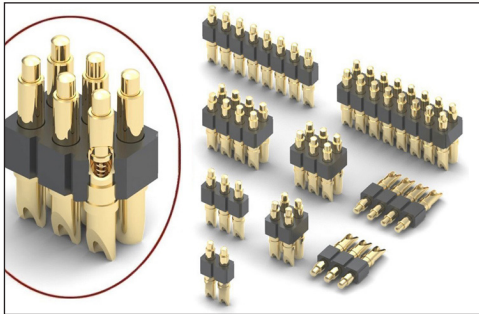

SPRING-LOADED CONNECTORS

SERIES 824 & 826 • 2,54 GRID SOLDERCUP HEADER • SINGLE AND DOUBLE ROW STRIPS

- Modular contacts for use on 2,54 grid, supplied in single and double row contact strips
- Precision-machined piston / base and gold-plated components assure up to 1,000,000 cycle life durability
- Pistons have a 0,7 mid. stroke and a 1,4 max. stroke
- Low resistance, high current contacts are rated at 2 amps continuous, 3 amps peak
- Insulators are high temperature thermoplastic
- Both 824 & 826 series strips have spring pins with wire termination soldercups. The soldercups are aligned to provide easy access for soldering up to size 22 AWG wires

SINGLE ROW Series 824

DOUBLE ROW Series 826

ORDERING INFORMATION

Single Row Series 824

824-22-0XX-00-001000

Specify number of contacts 01-64

Double Row Series 826

826-22-0XX-00-001000

Specify number of contacts 04-72

Technical Specifications

Materials:

Contact piston & base: Machined copper alloy plated 0,51µm gold over 2,54µm nickel
 Spring: Beryllium copper-plated 0,25µm gold
 Insulator: High temperature thermoplastic, rated UL94 V-0

Mechanical:

Spring force @ initial height: 25 grams
 Spring force @ mid stroke (0,7): 60 grams
 Durability: Up to 1,000,000 cycles

Electrical:

Voltage rating: 100Vrms/150Vdc
 Current rating: 2A (continuous), 3A (peak) per contact
 Contact resistance: 20mΩ max.
 Insulation resistance: 10,000MΩ min.
 Dielectric strength: 700Vrms min.
 Capacitance: 1pF max.