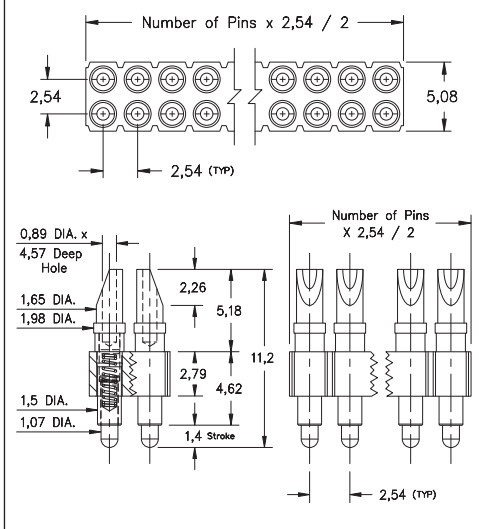

SPRING-LOADED CONNECTORS

SERIES 824 & 826 • 2,54 GRID SOLDERCUP HEADER • SINGLE AND DOUBLE ROW STRIPS

- Modular contacts for use on 2,54 grid, supplied in single and double row contact strips
- Precision-machined piston / base and gold-plated components assure up to 1,000,000 cycle life durability
- Pistons have a 0,7 mid. stroke and a 1,4 max. stroke
- Low resistance, high current contacts are rated at 2 amps continuous, 3 amps peak
- Insulators are high temperature thermoplastic
- Both 824 & 826 series strips have spring pins with wire termination soldercups. The soldercups are aligned to provide easy access for soldering up to size 22 AWG wires

SINGLE ROW Series 824

DOUBLE ROW Series 826

ORDERING INFORMATION

Single Row Series 824

824-22-0XX-00-001000

Specify number of contacts 01-64

Double Row Series 826

826-22-0XX-00-001000

Specify number of contacts 04-72

Technical Specifications

Materials:

Contact piston & base: Machined copper alloy plated 0,51µm gold over 2,54µm nickel
 Spring: Beryllium copper-plated 0,25µm gold
 Insulator: High temperature thermoplastic, rated UL94 V-0

Mechanical:

Spring force @ initial height: 25 grams
 Spring force @ mid stroke (0,7): 60 grams
 Durability: Up to 1,000,000 cycles

Electrical:

Voltage rating: 100Vrms/150Vdc
 Current rating: 2A (continuous), 3A (peak) per contact
 Contact resistance: 20mΩ max.
 Insulation resistance: 10,000MΩ min.
 Dielectric strength: 700Vrms min.
 Capacitance: 1pF max.