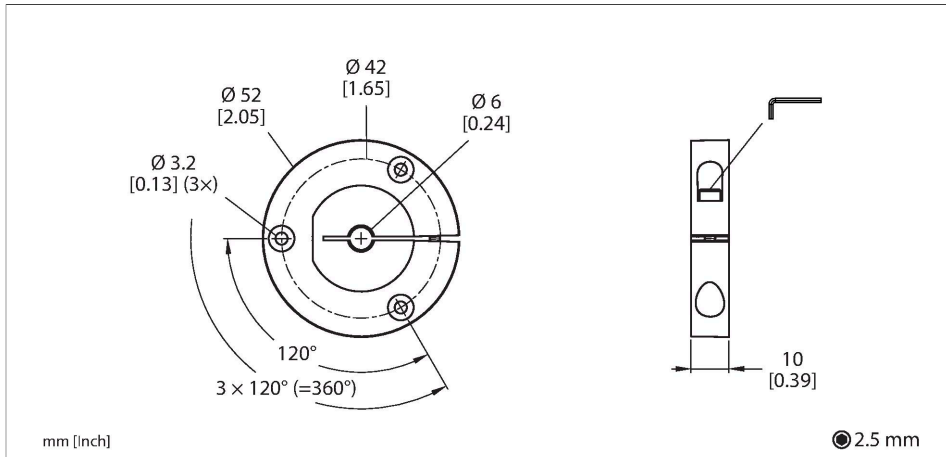

P5-RI-QR24

Accessories – Positioning Element For Encoders RI-QR24

Technical data

Type	P5-RI-QR24
ID	1590925
Housing material	Metal/plastic

Features

- Positioning element, for Ø 6 mm shafts