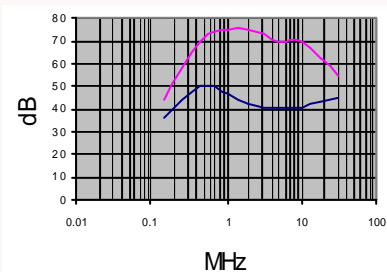

POWERLINE SERIES

IEC INLET FILTERS SWITCHED AND FUSED

RIQ0242H2

Common Mode

Normal Mode

www.deltron-emcon.com www.deltron-emcon.com www.deltron-emcon.com www.deltron-emcon.com www.deltron-emcon.com www.deltron-emcon.com

Deltron Emcon Limited, Deltron Emcon House, Hargreaves Way, Sawcliffe Industrial Park, Scunthorpe, North Lincolnshire DN15 8RF
Phone: 44-1724-273200 Fax: 44-1724-270230 E-Mail: emc@deltron-emcon.com Web: www.deltron-emcon.com