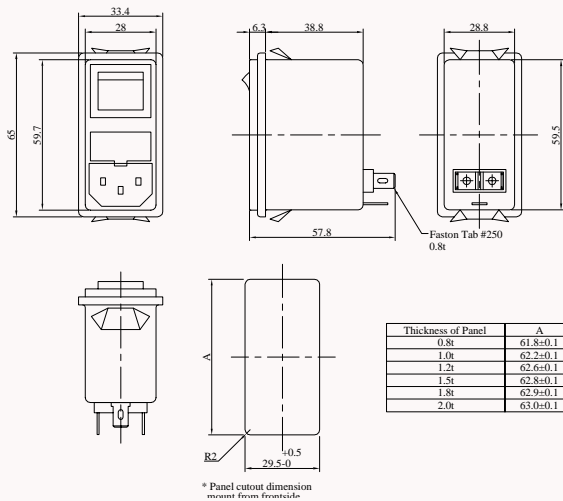

POWERLINE SERIES

IEC INLET FILTERS SWITCHED AND FUSED