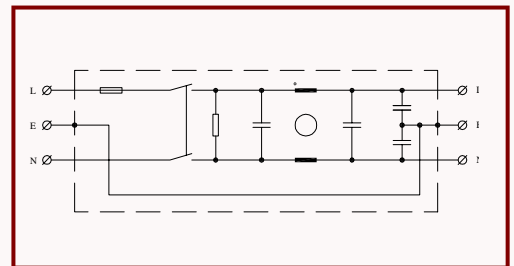

POWERLINE SERIES

IEC INLET FILTERS SWITCHED AND FUSED