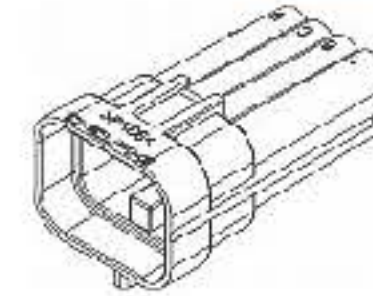

Family ▾

Cavities ▾

Gender ▾

Sealed ▾

Terminal(s) blade size [mm] ▾

Product Segment ▾

Application ▾

[Clear](#)[Search →](#)

7 Way Black Metri-Pack 150 480 Sealed Male Connector

Part #12052200[Question about this product?](#)[Attributes](#)[Documents \(5\)](#)[Related Products \(37\)](#)

Part #:	12052200
Description:	7 Way Black Metri-Pack 150 480 Sealed Male Connector
Product Type:	Connector
Status:	Active
Family:	Metri-Pack
Series:	Mixed
Cavities:	7
Terminal(s) blade size [mm]:	1.5, 4.8
Sealed:	Sealed
Gender:	Male
Material:	Nylon
Weight [g]:	13.29
Color:	Black
ELV compliant:	Yes
RoHS compliant:	Yes
Application:	Inline (Wire to Wire)