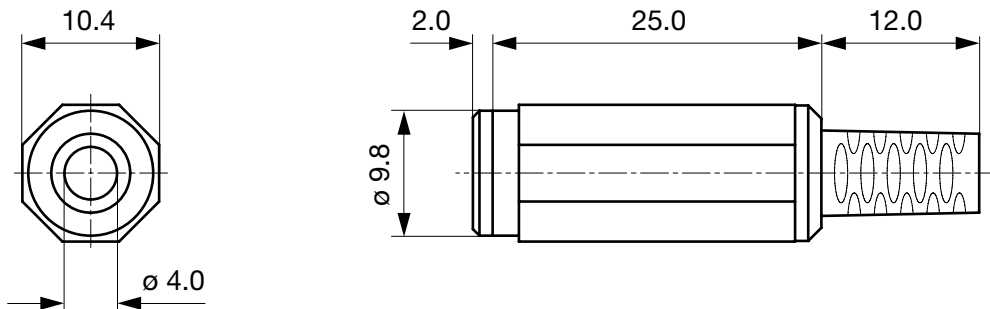

Technical Data

Diameter	2.5 mm	Allowable Operation Temperature	-20 °C to 70 °C
Number of Poles	2-pole	Terminal	solder terminal nickel-plated
Ratings DC	0.5 A / 30VDC	Housings	insulated
Ratings AC	0.5 A / 30VAC	Style	straight
Dielectric Strength	500VDC	Lifetime	5000Insertions
Insulation Resistance	> 100 MΩ @ 500VDC		

Dimensions [mm]

Cable diameter max. 4.0 mm

Diagrams

All Variants

Product group	Diameter [mm]	Number of Poles	Terminal	Order Number
Audio Plug/Sockets	2.5	2-pole	solder terminal	4831.3200

Most Popular.

Availability for all products can be searched real-time: <https://www.schurter.com/en/Stock-Check/Stock-Check-SCHURTER>