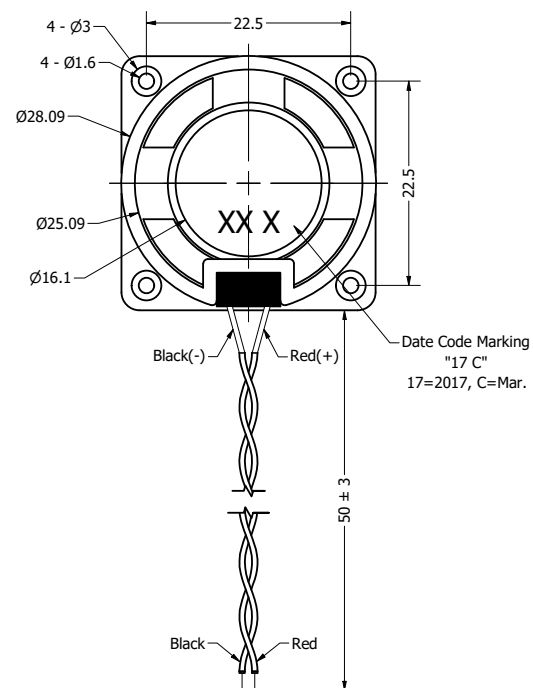

Part Number:	SW280408-1	
	DRAWN	CJ 3/10/2017
	CHECKED	P.D. 10/5/2017
Description:	Waterproof Dynamic Speaker	
	APPROVED	C.E. 10/5/2017
This document contains data proprietary to DB Unlimited. Any use or reproduction, in any form, without prior written permission of DB Unlimited is prohibited. All terms and conditions can be found at www.dbunlimitedco.com		

Top View

Side View

Bottom View

Items	Specifications	Conditions
Sound Pressure Level	90	dB (@ 10cm), Avg.
Resonant Frequency	480	Hz
Frequency Range	480 ~ 10,000	Hz
Nominal Power	1.5	W
Max. Power	2	W
Impedance	8	Ω
Cone Material	Mylar	
Mount Type	Frame Mount	
IP Rating	IP67	
Storage Temperature	-20 ~ +55	°C
Operating Temperature	-20 ~ +55	°C
Weight	7.3	g

REVISION HISTORY

REV	DESCRIPTION	DATE	APPROVED
1	Released from Engineering	10/5/2017	C.E.
2	Added polarity marking	10/25/2017	C.E.
3	Update markings	2/28/2018	C.E.
4	Added mounthing hole dimensions	9/3/2019	C.E.
	Updated Resonant Frequency	3/25/2020	J.S.

NOTES

- 1) All dimensions are in mm unless otherwise noted
- 2) All tolerances are ± 0.3 mm unless otherwise noted
- 3) All parts meet RoHS
- 4) Subject to change or redrawn without notice