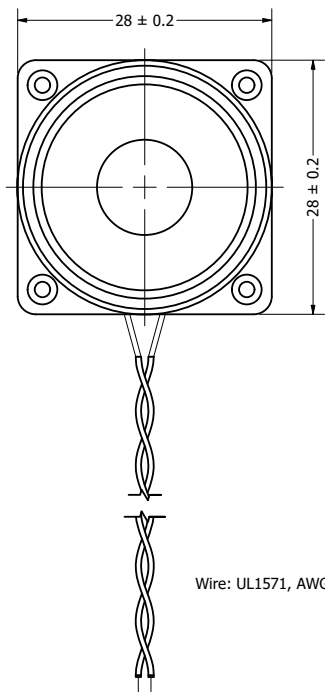

Part Number:	SW280408-1	
	DRAWN	CJ 3/10/2017
	CHECKED	P.D. 10/5/2017
Description:	Waterproof Dynamic Speaker	
	APPROVED	C.E. 10/5/2017
This document contains data proprietary to DB Unlimited. Any use or reproduction, in any form, without prior written permission of DB Unlimited is prohibited. All terms and conditions can be found at www.dbunlimitedco.com		

Top View

Side View

Bottom View

Items	Specifications	Conditions
Sound Pressure Level	90	dB (@ 10cm), Avg.
Resonant Frequency	480	Hz
Frequency Range	480 ~ 10,000	Hz
Nominal Power	1.5	W
Max. Power	2	W
Impedance	8	Ω
Cone Material	Mylar	
Mount Type	Frame Mount	
IP Rating	IP67	
Storage Temperature	-20 ~ +55	°C
Operating Temperature	-20 ~ +55	°C
Weight	7.3	g

NOTES

- 1) All dimensions are in mm unless otherwise noted
- 2) All tolerances are ± 0.3 mm unless otherwise noted
- 3) All parts meet RoHS
- 4) Subject to change or redrawn without notice