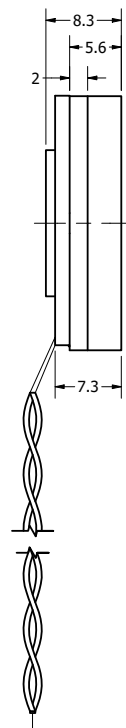

Part Number:	SW280408-1	
	DRAWN	CJ 3/10/2017
	CHECKED	P.D. 10/5/2017
Description:	Waterproof Dynamic Speaker	
	APPROVED	C.E. 10/5/2017
This document contains data proprietary to DB Unlimited. Any use or reproduction, in any form, without prior written permission of DB Unlimited is prohibited. All terms and conditions can be found at www.dbunlimitedco.com		

Top View

Side View

Bottom View

Items	Specifications	Conditions
Sound Pressure Level	90	dB (@ 10cm), Avg.
Resonant Frequency	480	Hz
Frequency Range	480 ~ 10,000	Hz
Nominal Power	1.5	W
Max. Power	2	W
Impedance	8	Ω
Cone Material	Mylar	
Mount Type	Frame Mount	
IP Rating	IP67	
Storage Temperature	-20 ~ +55	°C
Operating Temperature	-20 ~ +55	°C
Weight	7.3	g

REVISION HISTORY

REV	DESCRIPTION	DATE	APPROVED
1	Released from Engineering	10/5/2017	C.E.
2	Added polarity marking	10/25/2017	C.E.
3	Update markings	2/28/2018	C.E.
4	Added mounthing hole dimensions	9/3/2019	C.E.
	Updated Resonant Frequency	3/25/2020	J.S.

NOTES

- 1) All dimensions are in mm unless otherwise noted
- 2) All tolerances are ± 0.3 mm unless otherwise noted
- 3) All parts meet RoHS
- 4) Subject to change or redrawn without notice