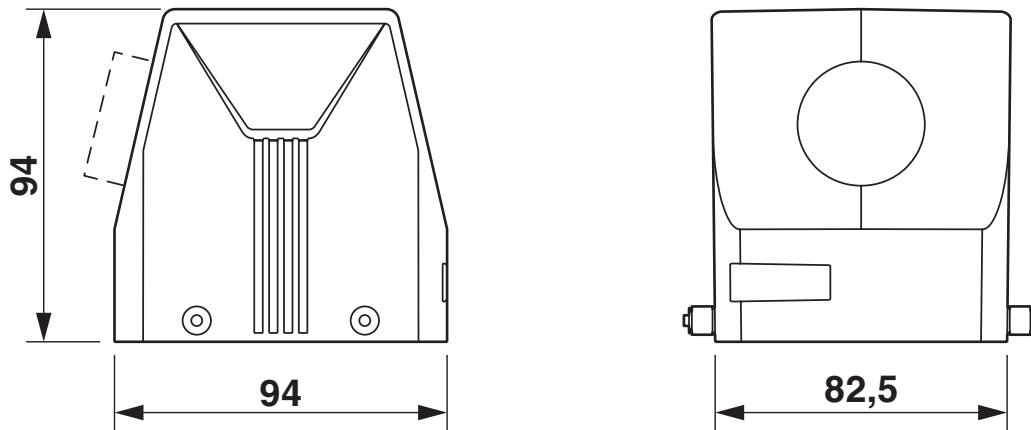

Dimensions

Dimensional drawing	
Width	82.5 mm
Height	94 mm
Length	94 mm

Material specifications

Housing material	Die-cast aluminum, salt water resistant
Housing surface material	uncoated

Mechanical properties

Mechanical data

Type of the screw connection	1x M40
Locking type	Pin

Environmental and real-life conditions

Ambient conditions

Degree of protection	IP66
	IP67
Enclosure rating (NEMA)	4 (UL 50e)
	4X (UL 50e)
	12 (UL 50e)
Impact strength	IK09
Ambient temperature (operation)	-40 °C ... 125 °C

HC-STA-B32-HHFD-1STM40-EL-AL - Housing

1424837

<https://www.phoenixcontact.com/us/products/1424837>

Drawings

Dimensional drawing

Dimensional drawing

1424837

<https://www.phoenixcontact.com/us/products/1424837>