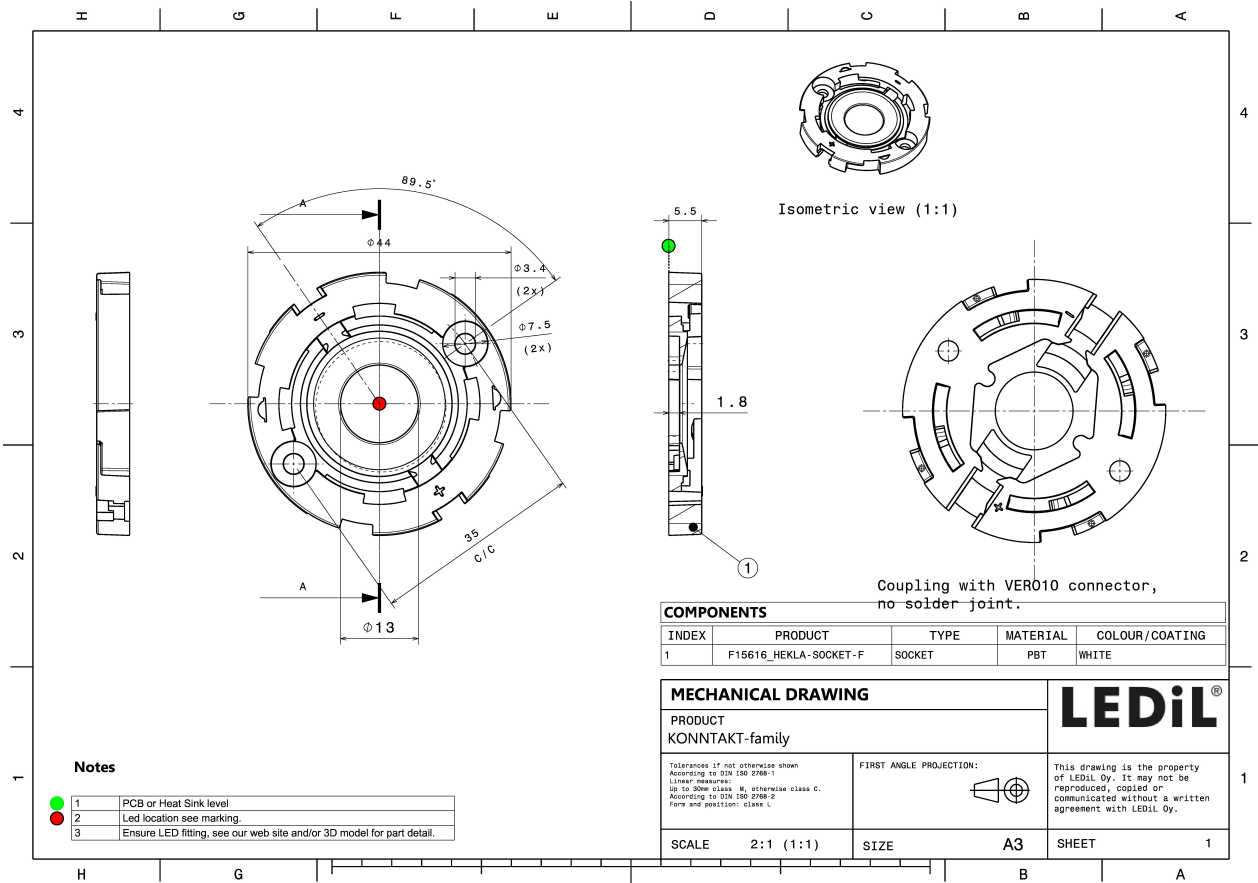

HEKLA-SOCKET-F

Version compatible with Bridgelux VERO10

TECHNICAL SPECIFICATIONS:

Dimensions	Ø 44.0 mm
Height	5.5 mm
Fastening	screw
Colour	white
Box size	480 x 280 x 165 mm
Box weight	7 kg
Quantity in Box	1350 pcs
ROHS compliant	yes ⓘ

MATERIAL SPECIFICATIONS:

Component	Type	Material	Colour
HEKLA-SOCKET-F	Base part	PBT	white

GENERAL INFORMATION:

NOTE: The typical beam angle will be changed by different color, chip size and chip position tolerance. The typical total beam angle is the full angle measured where the luminous intensity is half of the peak value.