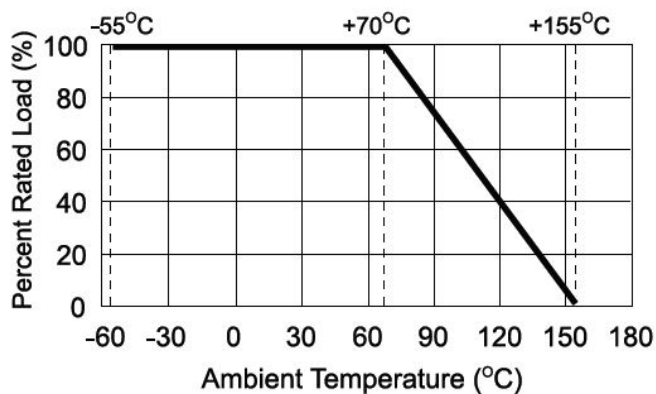

Derating Curve