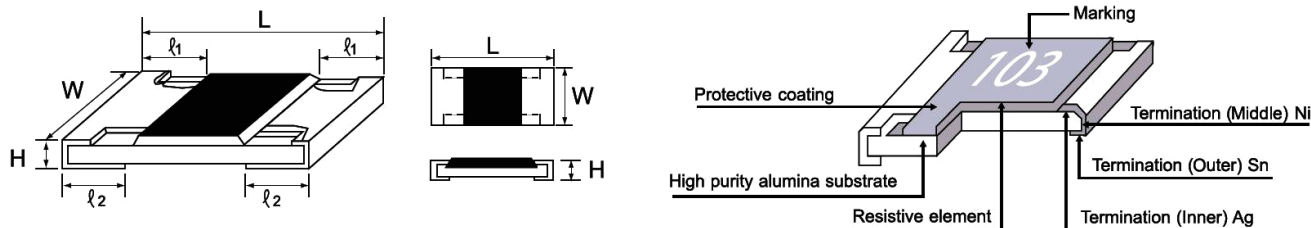

Thick Film Chip Resistor 0603

RoHS
Compliant

Features

- Small size and light weight
- Suitable for both wave and reflow soldering
- Reduction of assembly costs

Performance Specification

Temperature Coefficient	: 1Ω to 10Ω ±400PPM/°C 11Ω to 100Ω ±200PPM/°C >100Ω ±100PPM/°C
Short Time Overload	: ±5% : ±(2% +0.1Ω)Max. ±1% : ±(1% +0.1Ω)Max.
Insulation Resistance	: Min. 1,000MΩ
Dielectric Withstanding Voltage	: No evidence of flashover, mechanical damage, arcing or insulation breakdown.
Terminal Bending	: ±(1% +0.05Ω) Max.
Soldering Heat	: ±(1% +0.05Ω) Max.
Solderability	: Min. 95% coverage
Temperature Cycling	: ±5% : ±(1% +0.05Ω) Max. ±1% : ±(0.5% +0.05Ω) Max.
Humidity (Steady State)	: ±5% : ±(3% +0.1Ω) Max. ±1% : ±(0.5% +0.1Ω) Max.
Load Life in Humidity	: ±5% : ±(3% +0.1Ω) Max. ±1% : ±(1% +0.1Ω) Max.
Load Life	: ±5% : ±(3% +0.1Ω) Max. ±1% : ±(1% +0.1Ω) Max.

Derating Curve

Thick Film Chip Resistor 0603

Dimension

Type	Dimension (mm)				
	L	W	H	ℓ ₁	ℓ ₂
0603	1.6 ±0.1	0.8 ^{+0.15} / _{+0.1}	0.45 ±0.1	0.3 ±0.2	0.3 ±0.2

Type	Power Rating at 70°C	Max. Working Voltage	Max. Overload Voltage	Dielectric Withstanding Voltage	Tolerance %	Resistance Range
0603	1/10W-S 1/16W	1A	2A	-	Jumper	<50mΩ
		50V	100V	300V	±1%	10Ω to 1MΩ
					±2%	1Ω to 10MΩ
					±5%	1Ω to 10MΩ