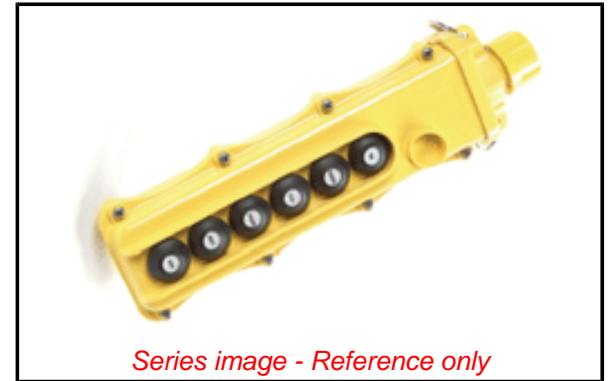

PLEASE CHECK WWW.MOLEX.COM FOR LATEST PART INFORMATION

Part Number: [1301260268](#)
Status: **Active**
Overview: [Push-Button Pendant Products](#)
Description: Super-Safeway™ Eight Button Three Speed Momentary Pendant, Mechanically Interlocked, 1 N.O. Contact Each

Documents:

[Drawing \(PDF\)](#) [Product Literature \(PDF\)](#)
[RoHS Certificate of Compliance \(PDF\)](#)

Agency Certification

UL E70531

General

Product Family Push Buttons / Testers
 Series [130126](#)
 Enclosure Rating NEMA 4X
 Overview [Push-Button Pendant Products](#)
 Product Literature Order No 987650-8071
 Product Name Super-Safeway™
 Type PushButton Pendant Station
 UPC 78678841544
 Woodhead Yes

Physical

Cord Diameter 9.53-20.63mm (.375-.812")
 Cord Grip Body Size F3 3/4"
 Emergency Stop No
 Material - Body Polycarbonate
 Material - Cord Grip Nut Non-Metallic
 Number of Buttons 8
 Packaging Type Carton

Electrical

Voltage - Maximum 250V

Material Info

Old Part Number 5058-3M

Reference - Drawing Numbers

Sales Drawing SD-130126-072

EU ELV

Not Reviewed