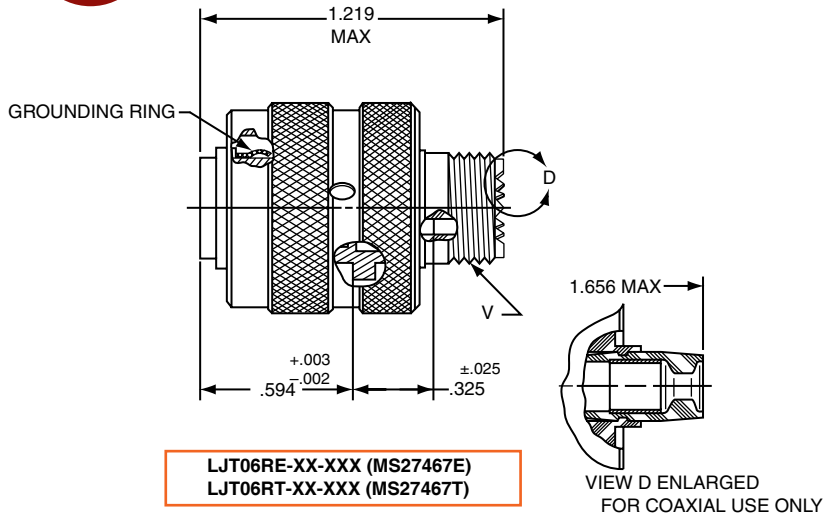

- 26500
- Pyle

- 5015
- Crimp Rear Release
- Matrix

- 22992
- Class I

- Back-Shells

- Options
- Others

PART # Part number reference. To complete, see how to order pages 62-66.
Commercial

Connector Type	Shell Style	Service Class	Shell Size & Insert Arrg	Contact Type	Alternate Position	Special Variations
LJT	06	RE	22-2	P	A	(XXX)

Military

MS Number	Service Class	Shell Size	Finish	Insert Arrg	Contact Style (P or S)	Alternate Position
MS27467	E	14	A	18	P	A

LJT06RE-XX-XXX (MS27467E)
 LJT06RT-XX-XXX (MS27467T)

LJT06RP-XX-XXX (MS27467P)

Shell Size	F Dia. ±.010	L Max.	Q Max.	V Thread Class 2A (Plated)	KK Dia. Max.
9	.444	1.531	.844	.4375-28 UNEF	.608
11	.528	1.531	.969	.5625-24 UNEF	.734
13	.683	1.531	1.141	.6875-24 UNEF	.858
15	.808	1.531	1.266	.8125-20 UNEF	.984
17	.909	1.531	1.391	.9375-20 UNEF	1.110
19	1.034	1.531	1.500	1.0625-18 UNEF	1.234
21	1.159	1.625	1.625	1.1875-18 UNEF	1.360
23	1.284	1.625	1.750	1.3125-18 UNEF	1.484
25	1.409	1.625	1.875	1.4375-18 UNEF	1.610