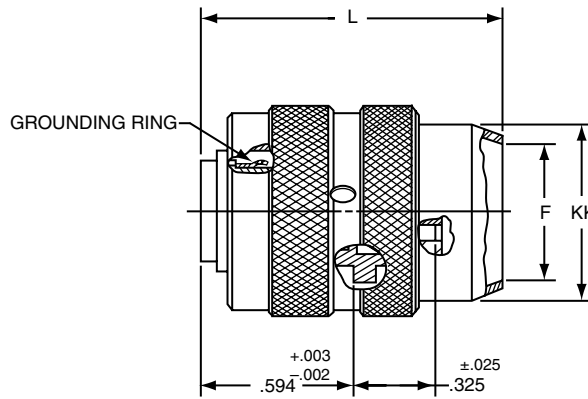

- 26500
- Pyle

- 5015
- Crimp Rear Release
- Matrix

- 22992
- Class I

- Back-Shells

- Options
- Others

PART # Part number reference. To complete, see how to order pages 62-66.
Commercial

Connector Type	Shell Style	Service Class	Shell Size & Insert Arrg	Contact Type	Alternate Position	Special Variations
LJT	06	RE	22-2	P	A	(XXX)

Military

MS Number	Service Class	Shell Size	Finish	Insert Arrg	Contact Style (P or S)	Alternate Position
MS27467	E	14	A	18	P	A

LJT06RE-XX-XXX (MS27467E)
 LJT06RT-XX-XXX (MS27467T)

LJT06RP-XX-XXX (MS27467P)

Shell Size	F Dia. ±.010	L Max.	Q Max.	V Thread Class 2A (Plated)	KK Dia. Max.
9	.444	1.531	.844	.4375-28 UNEF	.608
11	.528	1.531	.969	.5625-24 UNEF	.734
13	.683	1.531	1.141	.6875-24 UNEF	.858
15	.808	1.531	1.266	.8125-20 UNEF	.984
17	.909	1.531	1.391	.9375-20 UNEF	1.110
19	1.034	1.531	1.500	1.0625-18 UNEF	1.234
21	1.159	1.625	1.625	1.1875-18 UNEF	1.360
23	1.284	1.625	1.750	1.3125-18 UNEF	1.484
25	1.409	1.625	1.875	1.4375-18 UNEF	1.610