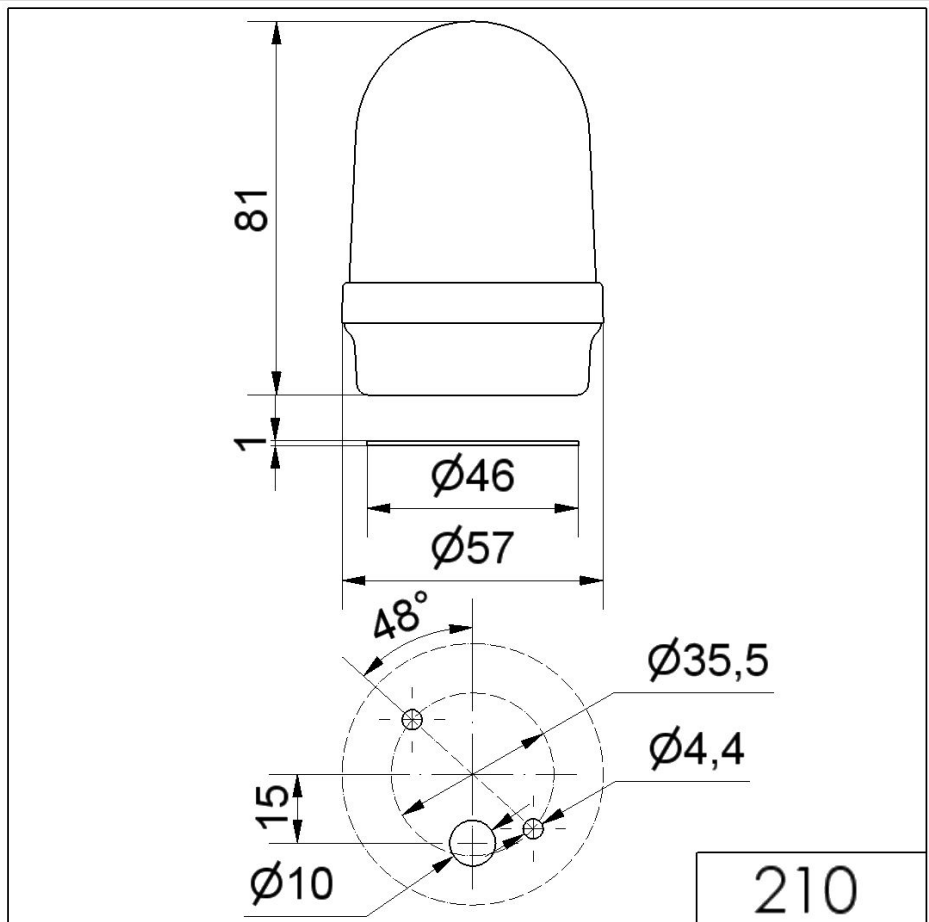

Mini free-standing Beacons / Permanent Light 210
Permanent Beacon BM 12-230VAC/DC GN

Conforms with IC	No
EAC certificate available	Yes
Conforms with UKCA (Importer)	Yes (WERMA (UK) Ltd.)
Conforms with AS-I	No
ICAO Certification	No
Conforms with DNV	No
Conforms with RoHS CN	No
Conforms with VdS	No

DRAWING

! For additional installation and mounting information, refer to the appropriate user guide at www.werma.com. This printed copy is for information only and is subject to alteration.