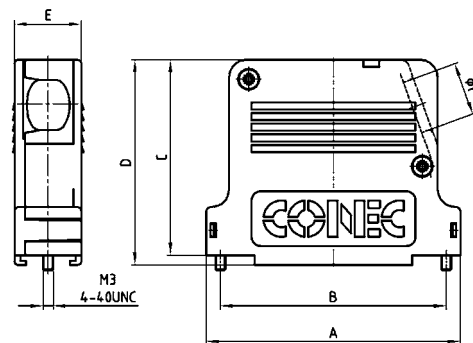

D-SUB PLASTIC HOOD

Side cable entry – 9-50 pos.

RoHS compliant – CSA listed, File No.: LR 115000-1 – UL listed, File No.: E202784

DESCRIPTION

- Suitable for Combination D-SUB Connectors
- Large internal space for crimp, high power and coaxial contacts
- Material:
 - Plastic hood black: Polyester, UL 94 V-0
 - Plastic hood metallized: ABS, UL 94 V-0
- Fastening:
 - 4-40 UNC or M3 short screw
- Bulk or single packaged units

PRODUCT DRAWING

9-25 pos.

37-50 pos.

No. of pos.	A	B	C	D	E	Ø F
09	32.90	25.00	39.50	41.90	16.40	8.60
15	41.20	33.30	45.50	47.90	16.40	9.40
25	54.90	47.00	52.50	54.90	16.40	13.00
37	71.40	63.50	55.00	57.90	18.80	15.00
50	69.00	61.10	55.00	57.90	19.60	14.90

ORDER DATA

D-SUB PLASTIC HOOD BLACK		
No. of pos.	Design	Part Number
09	Black housing / 4-40 UNC Short screw	165 X 13419 X
15	Black housing / 4-40 UNC Short screw	165 X 13429 X
25	Black housing / 4-40 UNC Short screw	165 X 13439 X
37	Black housing / 4-40 UNC Short screw	165 X 13449 X
50	Black housing / 4-40 UNC Short screw	165 X 13459 X
09	Black housing / M3 Short screw	165 X 14559 X
15	Black housing / M3 Short screw	165 X 14569 X
25	Black housing / M3 Short screw	165 X 14579 X
37	Black housing / M3 Short screw	165 X 14589 X
50	Black housing / M3 Short screw	165 X 14599 X

For single packaged add the letter „E“ at the end of the part number.

D-SUB PLASTIC HOOD METALLIZED		
No. of pos.	Design	Part Number
09	Metallized housing / 4-40 UNC Short screw	165 X 13519 X
15	Metallized housing / 4-40 UNC Short screw	165 X 13529 X
25	Metallized housing / 4-40 UNC Short screw	165 X 13539 X
37	Metallized housing / 4-40 UNC Short screw	165 X 13549 X
50	Metallized housing / 4-40 UNC Short screw	165 X 13559 X
09	Metallized housing / M3 Short screw	165 X 14659 X
15	Metallized housing / M3 Short screw	165 X 14669 X
25	Metallized housing / M3 Short screw	165 X 14679 X
37	Metallized housing / M3 Short screw	165 X 14689 X
50	Metallized housing / M3 Short screw	165 X 14699 X