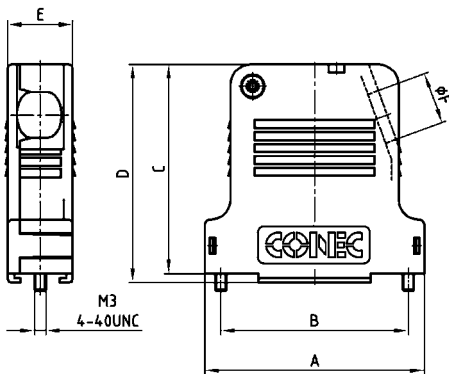

D-SUB PLASTIC HOOD

Side cable entry – 9-50 pos.

RoHS compliant – CSA listed, File No.: LR 115000-1 – UL listed, File No.: E202784

DESCRIPTION

- Suitable for Combination D-SUB Connectors
- Large internal space for crimp, high power and coaxial contacts
- Material:
 - Plastic hood black: Polyester, UL 94 V-0
 - Plastic hood metallized: ABS, UL 94 V-0
- Fastening:
 - 4-40 UNC or M3 short screw
- Bulk or single packaged units

PRODUCT DRAWING

9-25 pos.

37-50 pos.

No. of pos.	A	B	C	D	E	Ø F
09	32.90	25.00	39.50	41.90	16.40	8.60
15	41.20	33.30	45.50	47.90	16.40	9.40
25	54.90	47.00	52.50	54.90	16.40	13.00
37	71.40	63.50	55.00	57.90	18.80	15.00
50	69.00	61.10	55.00	57.90	19.60	14.90

ORDER DATA

D-SUB PLASTIC HOOD BLACK		
No. of pos.	Design	Part Number
09	Black housing / 4-40 UNC Short screw	165 X 13419 X
15	Black housing / 4-40 UNC Short screw	165 X 13429 X
25	Black housing / 4-40 UNC Short screw	165 X 13439 X
37	Black housing / 4-40 UNC Short screw	165 X 13449 X
50	Black housing / 4-40 UNC Short screw	165 X 13459 X
09	Black housing / M3 Short screw	165 X 14559 X
15	Black housing / M3 Short screw	165 X 14569 X
25	Black housing / M3 Short screw	165 X 14579 X
37	Black housing / M3 Short screw	165 X 14589 X
50	Black housing / M3 Short screw	165 X 14599 X

For single packaged add the letter „E“ at the end of the part number.

D-SUB PLASTIC HOOD METALLIZED		
No. of pos.	Design	Part Number
09	Metallized housing / 4-40 UNC Short screw	165 X 13519 X
15	Metallized housing / 4-40 UNC Short screw	165 X 13529 X
25	Metallized housing / 4-40 UNC Short screw	165 X 13539 X
37	Metallized housing / 4-40 UNC Short screw	165 X 13549 X
50	Metallized housing / 4-40 UNC Short screw	165 X 13559 X
09	Metallized housing / M3 Short screw	165 X 14659 X
15	Metallized housing / M3 Short screw	165 X 14669 X
25	Metallized housing / M3 Short screw	165 X 14679 X
37	Metallized housing / M3 Short screw	165 X 14689 X
50	Metallized housing / M3 Short screw	165 X 14699 X