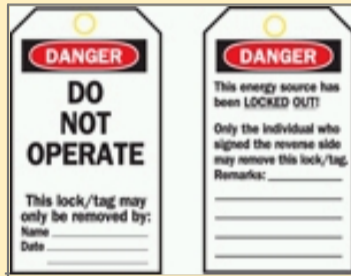

- ? [About Brady](#)
- ? [ISO 9001](#)
- ? [Contact Us](#)
- ? [Request A Catalog](#)
- ? [Send Product Feedback](#)

- ? [Where to Buy](#)
- ? [Join Our Mailing List](#)

**PRODUCT, FACILITY, & SAFETY
IDENTIFICATION SOLUTIONS**

COUNTRY/REGION

- WHAT'S NEW
- PRODUCTS BY CATEGORY
- PRODUCTS BY INDUSTRY
- SERVICES
- SUPPORT
- REGULATIONS/ COMPLIANCE
- LEAN MANUFACTURING & MAINTENANCE
- PRODUCT REGISTRATION

Home [Products By Category](#) [Labels](#) [Pre-Printed Labels](#) [Wire & Cable Markers](#)
[Wire Marker Cards](#) [Standard Numbers & Letters](#) [Heavy Duty Laminated Lockout Tags](#)
Heavy Duty Laminated Lockout Tags

Heavy Duty Laminated Lockout Tags

Constructed of heavy duty polyester, our durable tags offer completely encapsulated graphics that withstand moisture, grease, chemicals and extreme temperatures. Tags accept pencil, pen and marker (pen and marker can be completely erased using isopropyl alcohol, allowing for repeated use!). Heavy duty construction holds up to 80 lbs of pull force, preventing accidental removal. 3/8" diameter heavyduty brass grommet accepts most padlock shackles. Tag size is 5 1/2"H x 3". Standard package includes 25 tags and n fasteners.