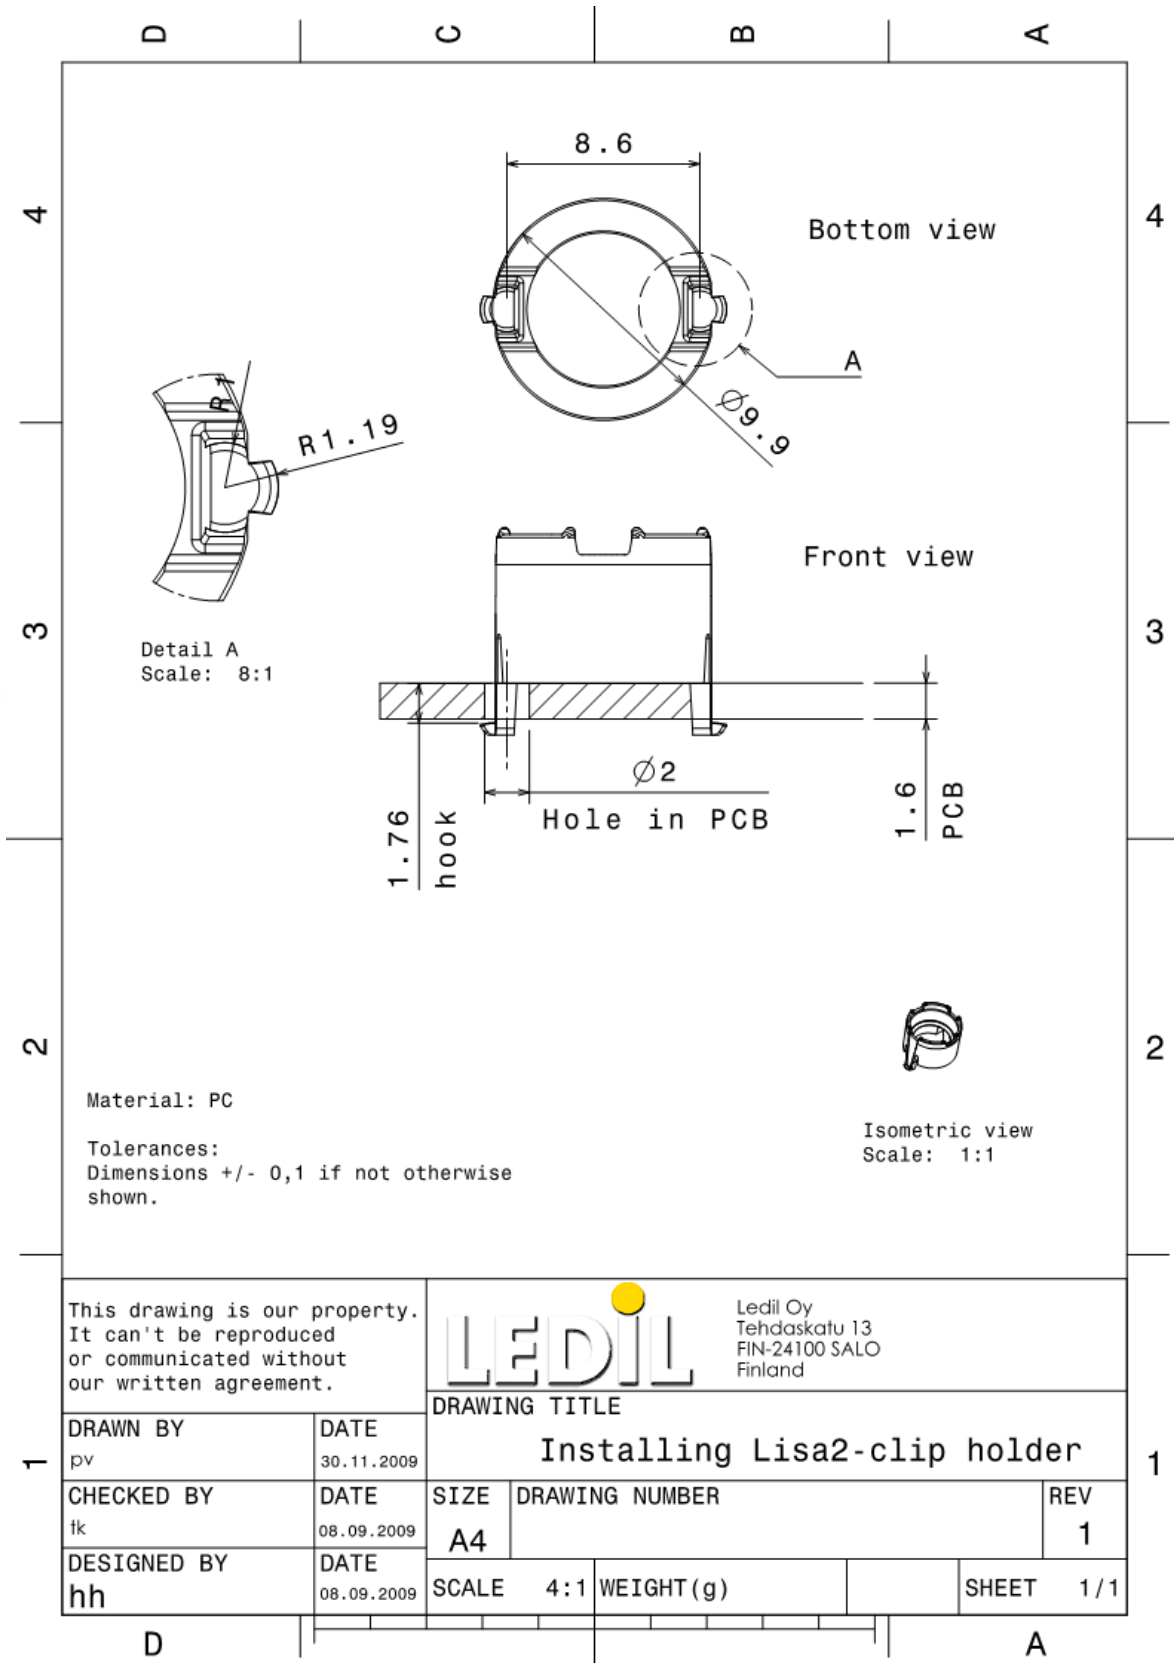

DRAWINGS

This drawing is our property. It can't be reproduced or communicated without our written agreement.

Ledil Oy
Tehdaskatu 13
FIN-24100 SALO
Finland

DRAWN BY pv		DATE 30.11.2009	DRAWING TITLE Installing Lisa2-clip holder		1
CHECKED BY tk	DATE 08.09.2009	SIZE A4	DRAWING NUMBER	REV 1	
DESIGNED BY hh	DATE 08.09.2009	SCALE 4:1	WEIGHT (g)	SHEET 1/1	

© Ledil Oy - PRELIMINARY - Subject to change without prior notice