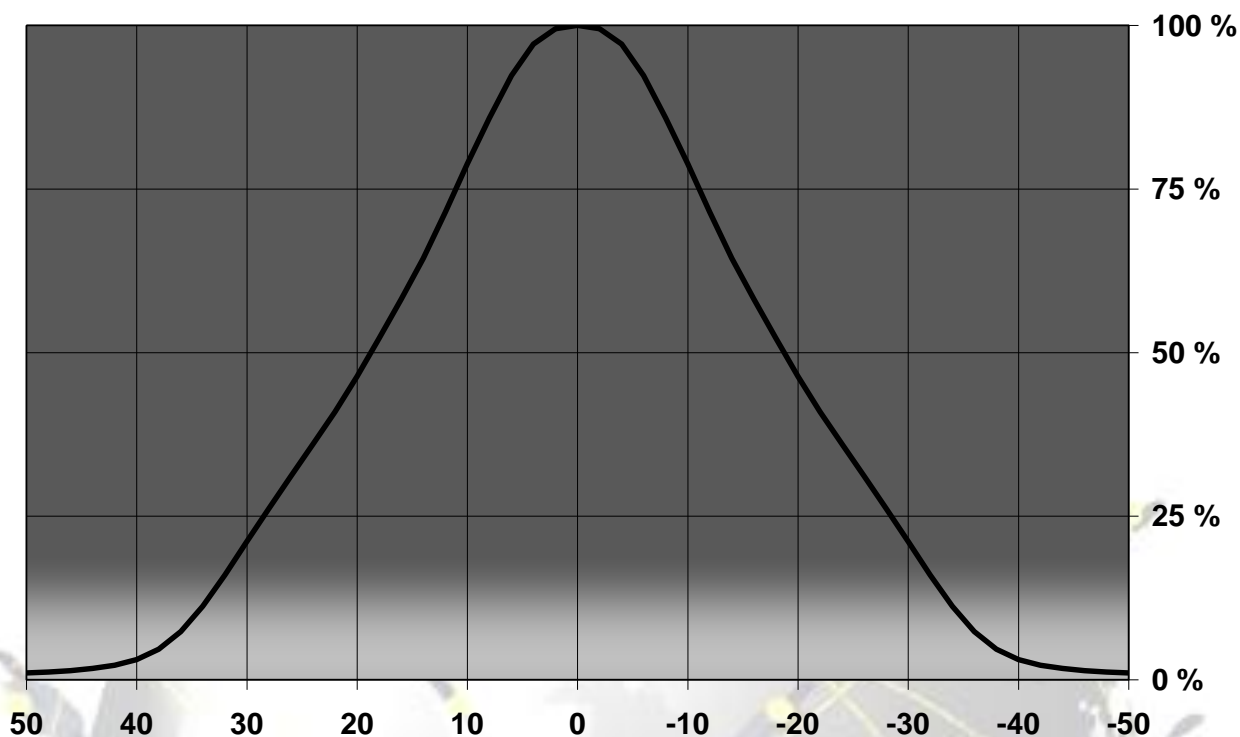

Relative Intensity of FA10993_Lisa2-W-Pin-RE

© Ledil Oy - PRELIMINARY - Subject to change without prior notice