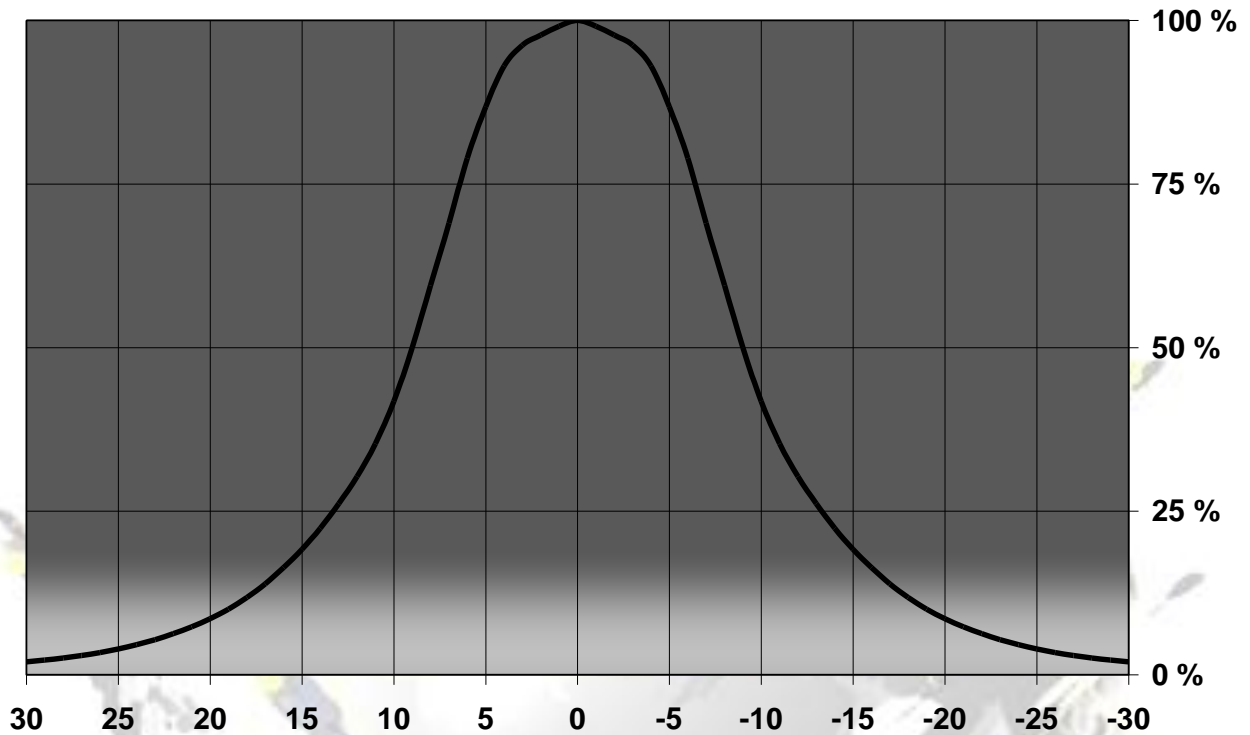

MEASUREMENT DATA

Relative Intensity of FA11056_Lisa2-RS-Pin-RE

© Ledil Oy - PRELIMINARY - Subject to change without prior notice