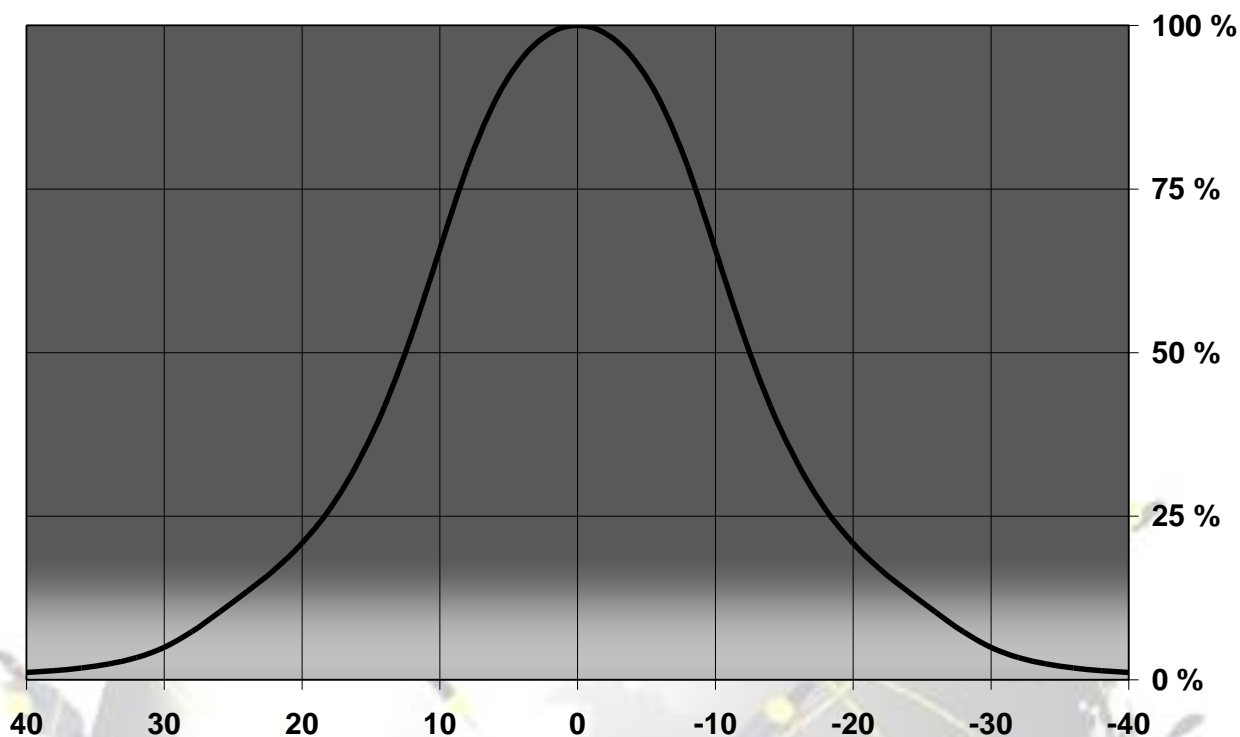

© Ledil Oy - PRELIMINARY - Subject to change without prior notice

**MEASUREMENT DATA**

Relative Intensity of FA11056\_Lisa2-RS-Pin-RE

© Ledil Oy - PRELIMINARY - Subject to change without prior notice

Relative Intensity of FA10992\_Lisa2-M-Pin-RE