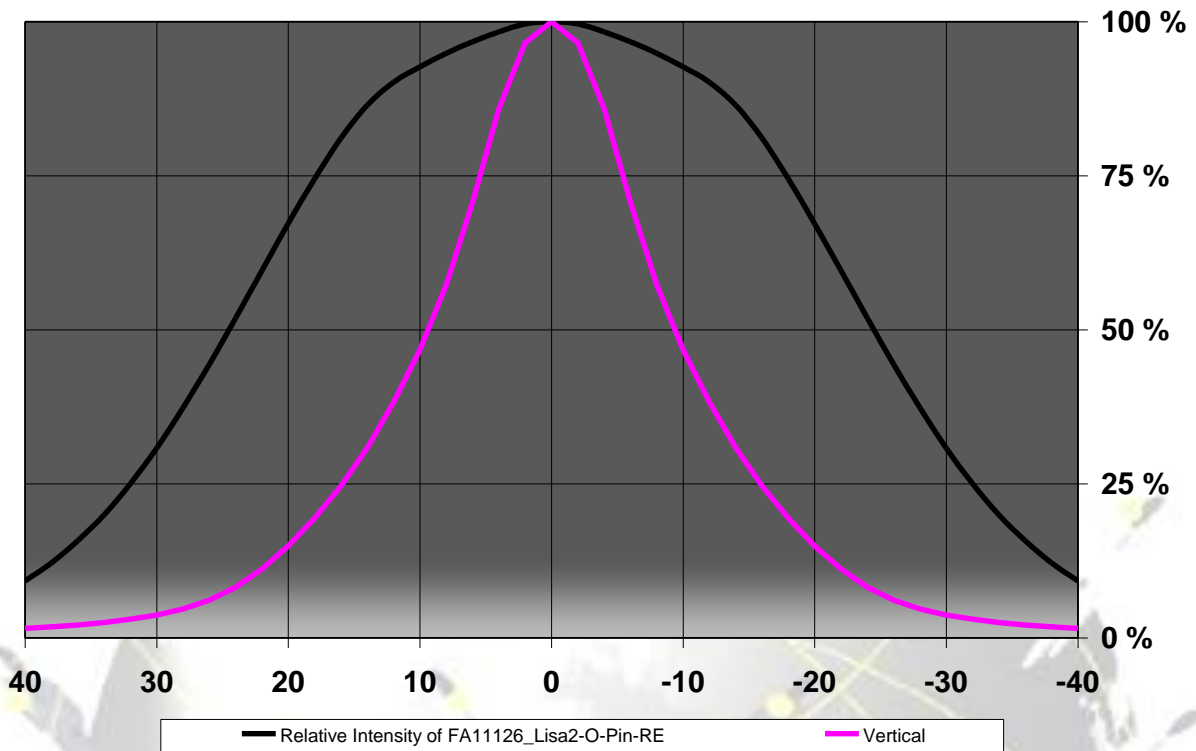

Relative intensity of FA11126_Lisa2-O-Pin-RE

© Ledil Oy - PRELIMINARY - Subject to change without prior notice