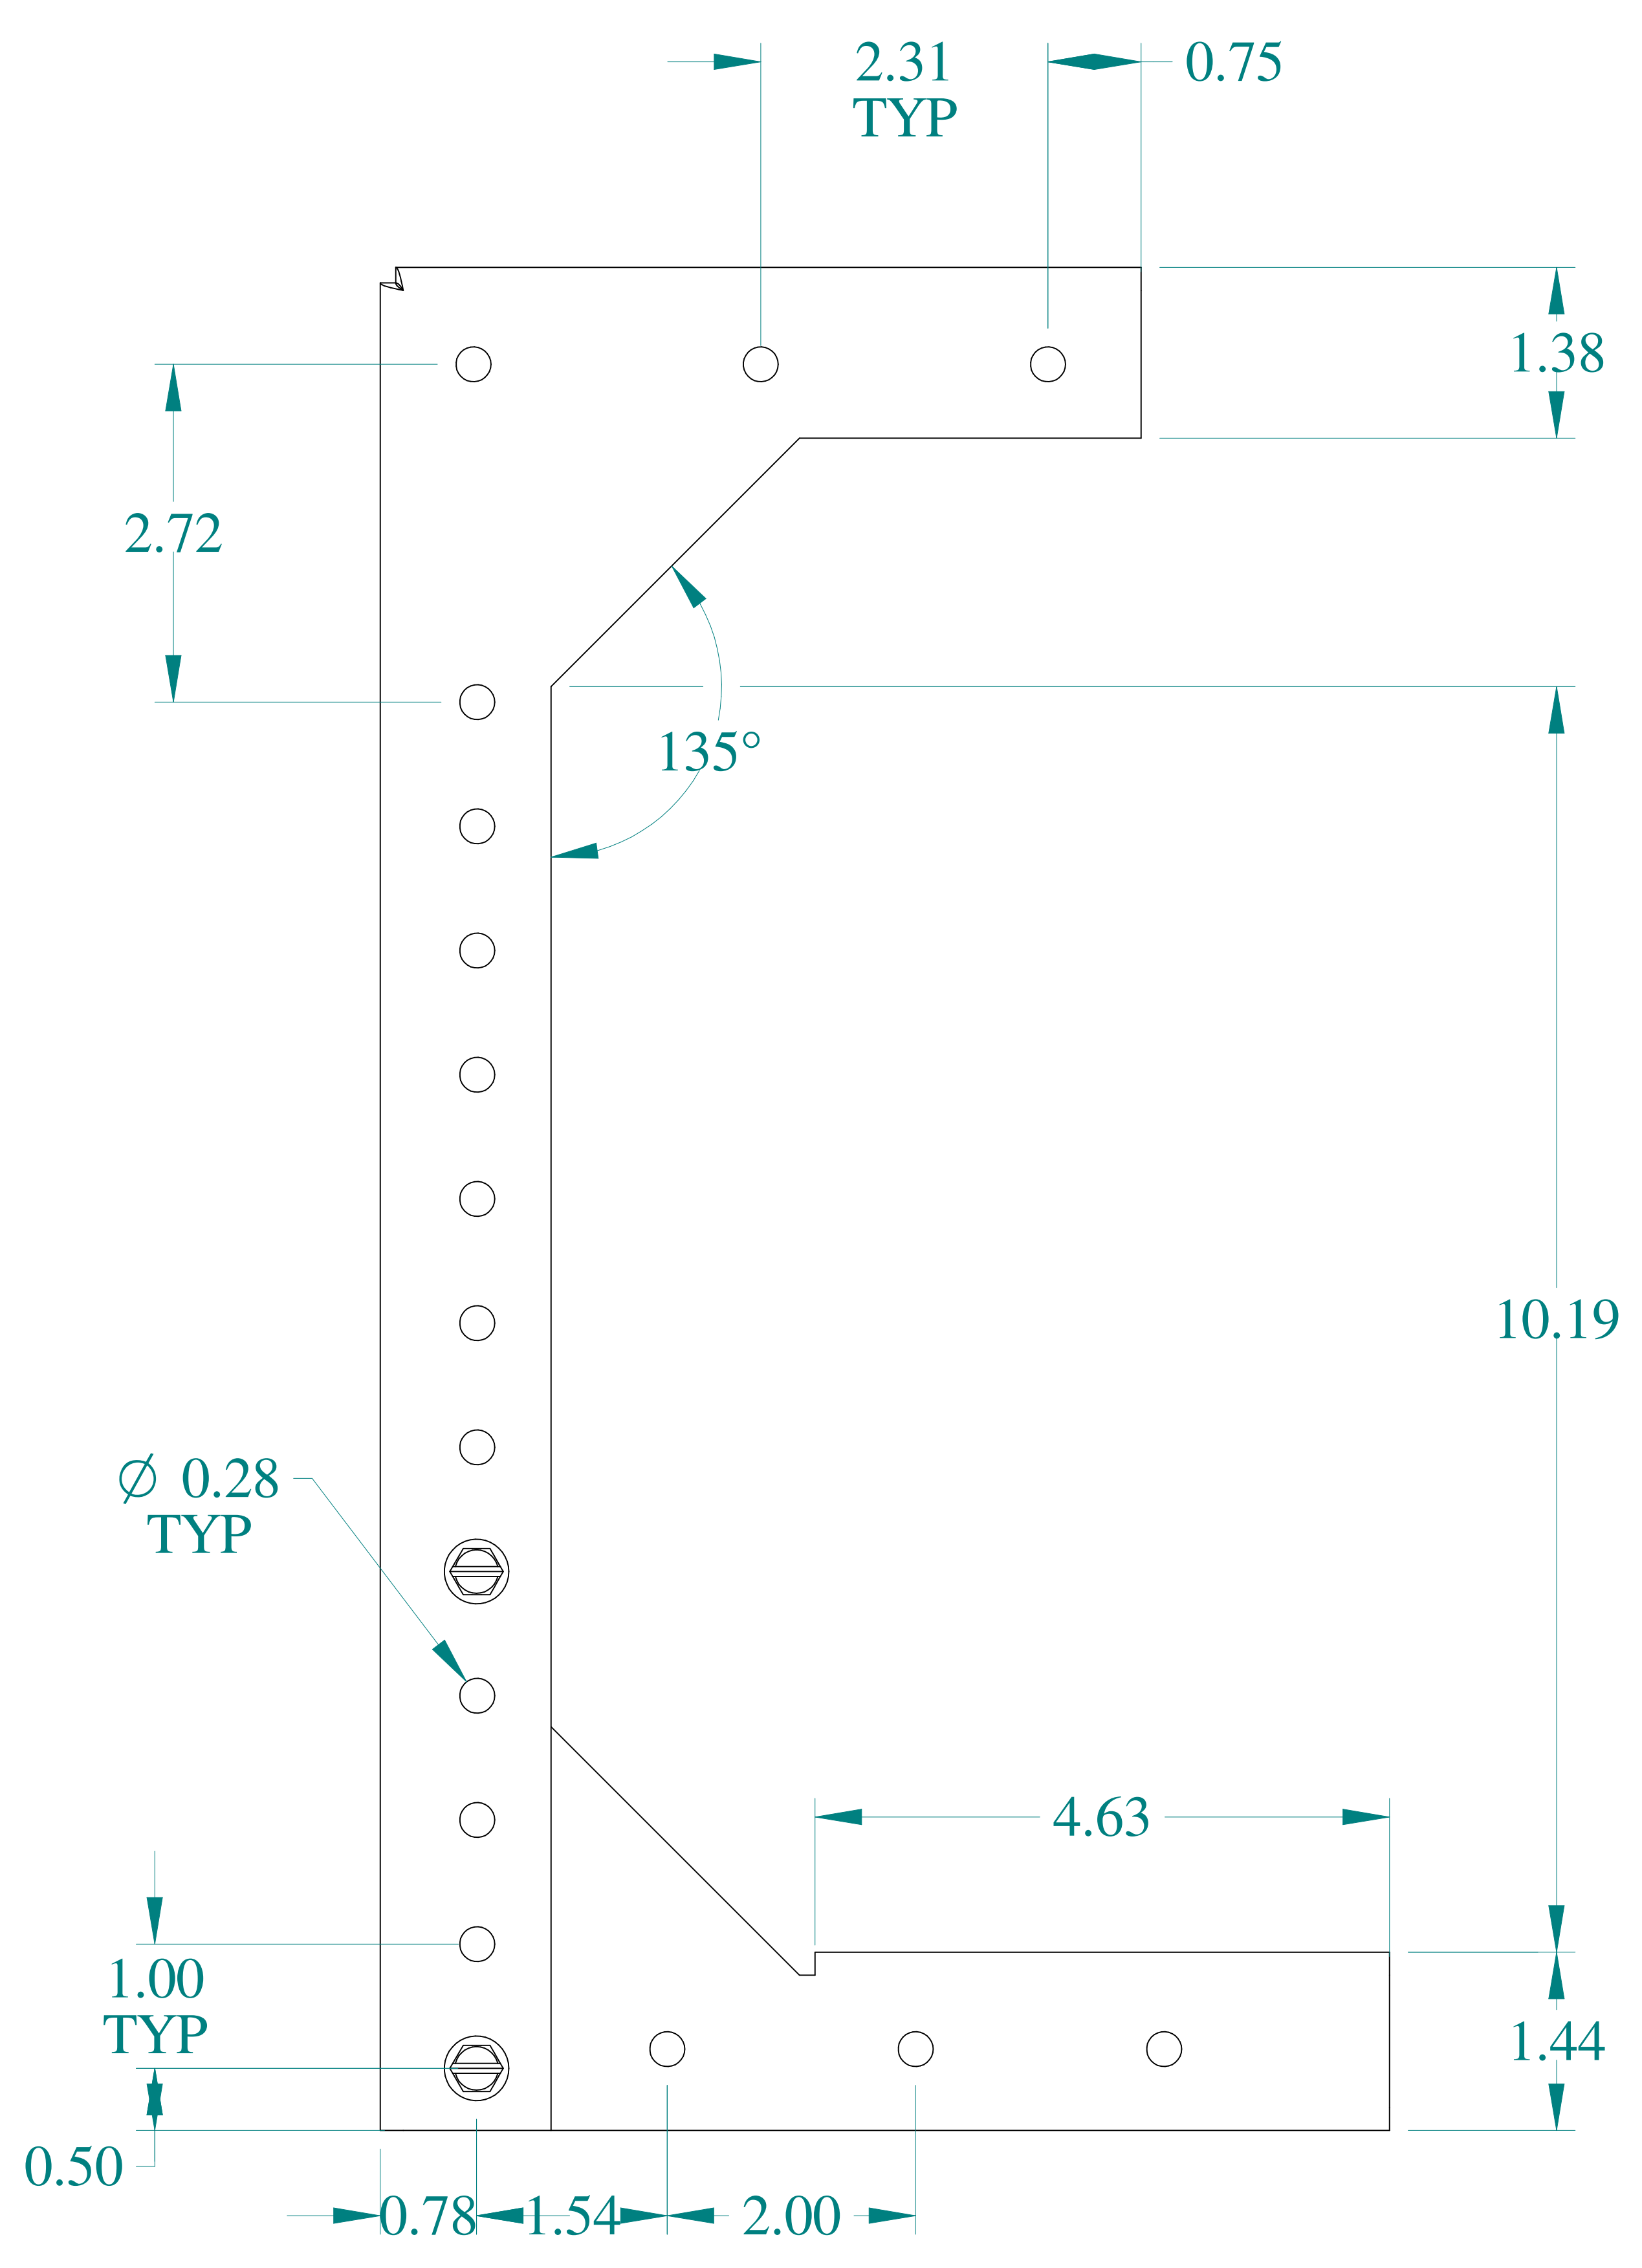

TOP VIEW

FRONT VIEW

SIDE VIEW

SIDE VIEW

BOTTOM VIEW

ISOMETRIC VIEWS

**HAMMOND
MANUFACTURING**[®]
www.hammondmfg.com

Data subject to change without notice.

Part # : CWHD4 Date : Mar. 22, 2019

Link: www.hammg.com/CWHD4