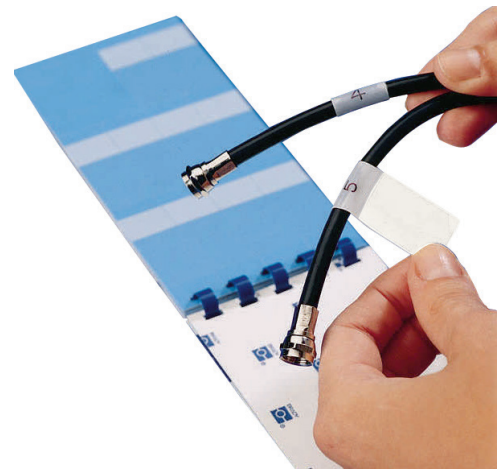

B-292 Write-On Self-Laminating Wire & Cable Markers

- Use labeling pens or other markers to write on your legend
- Transparent part over-wraps provide snug fitting, self-laminating shield that resists oil, water and solvents
- For applications above or below ground

Catalog #	Legend	Marker Size Inch (mm)	Write-On Area Inch (mm)	Markers Per Book
PWC-PK-1	Blank/Write-on	0.750 x 1.750 (19.000 x 44.40)	0.750 x 0.500 (19.00 x 12.70)	120
PWC-PK-3	Blank/Write-on	1.000 x 3.000 (25.40 x 76.20)	1.000 x 0.750 (25.40 x 19.00)	60
PWC-PK-6	Blank/Write-on	1.000 x 6.000 (25.40 x 152.40)	1.000 x 1.000 (25.40 x 25.40)	30
PWC-PK-36	Blank/Write-on	1.000 x 3.000 (25.40 x 76.20)	1.000 x 0.750 (25.40 x 19.00)	30
		1.000 x 6.000 (25.40 x 152.40)	1.000 x 1.000 (25.40 x 25.40)	15