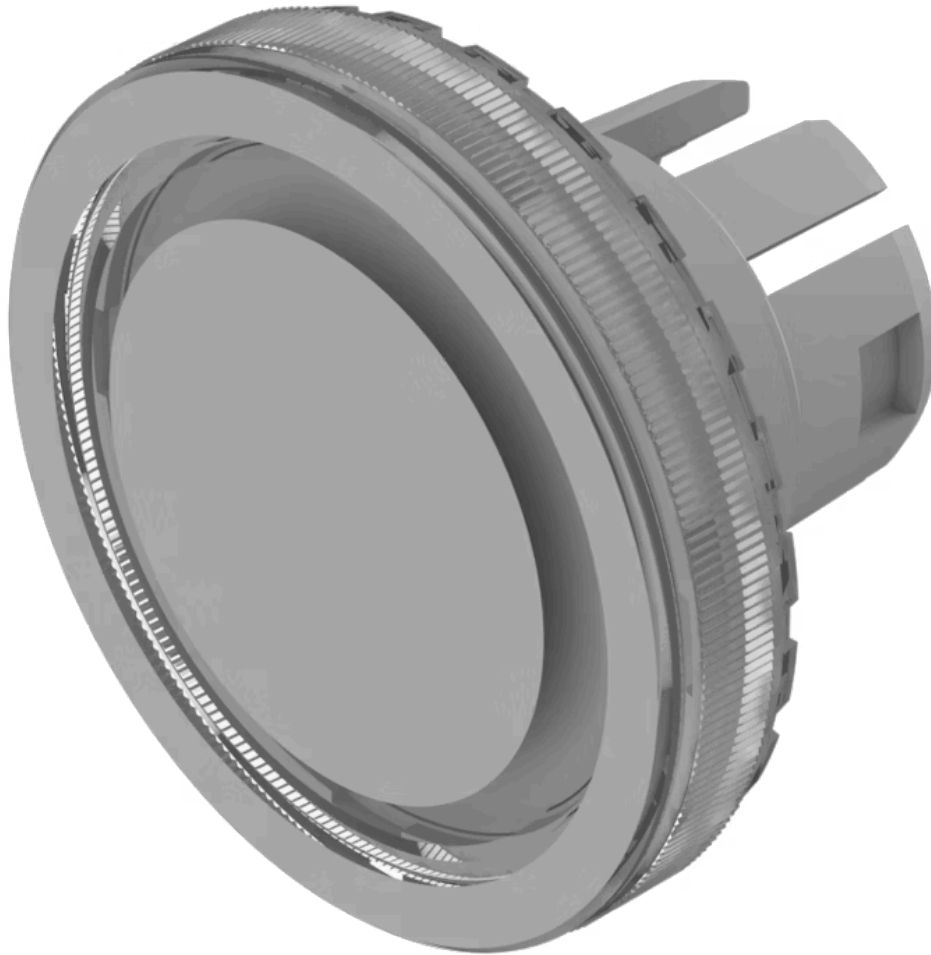

Lens

84-
7111.701

<https://eao.com/p/84-7111.701>

Your product:

84-7111.701 Lens

FRONT

Front form: round

OPERATING-/INDICATION PART

Lens illumination: illuminative

Lens colour: Colourless

Lens shape: flush

Lens material: Plastic

Lens optics: transparent

Symbol: Ring

Shape of illumination: Ring

MECHANICAL CHARACTERISTIC

Weight: 0.001 kg

OTHER

Dimension: Ø 19.7 mm

Short Description: Lens, Ø 19.7 mm, illuminative, Ring, Colourless, flush, Plastic

Hints: The silvery coat is being applied on the lens (screen print) with an additional protective lacquer. Further information see Technical data