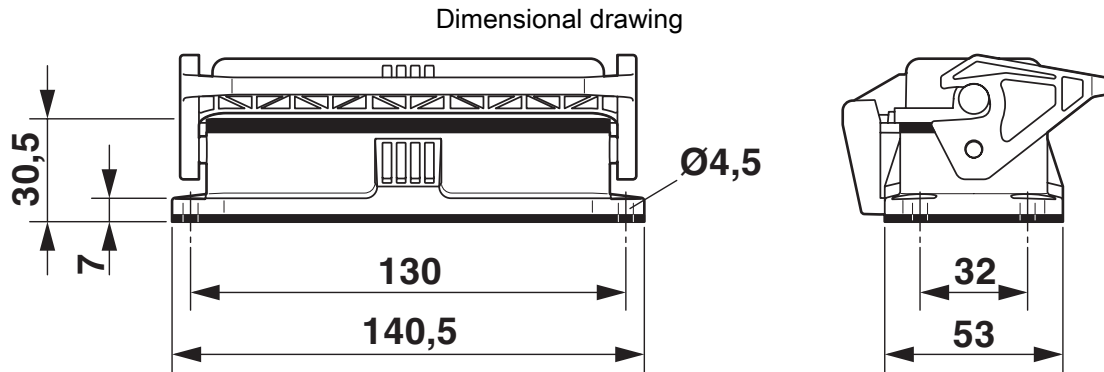

H4X:D3FF:2U3FF - Housing

1415780

<https://www.phoenixcontact.com/us/products/1415780>

Drawings

Dimensional drawing