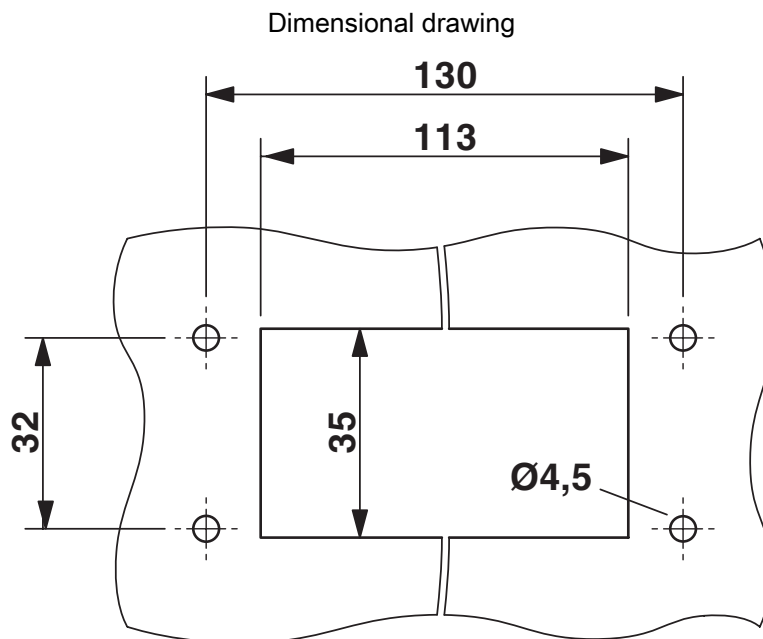

Electrical properties

Rated current	3 A ()
---------------	--------

Connection data

Tightening torque	1.5 ... 2 Nm
-------------------	--------------

Dimensions

Dimensional drawing	
Width	53 mm
Height	30.5 mm
Length	140.5 mm

Installation dimensions

Width of the assembly cutout	35 mm
Length of the assembly cutout	113 mm

Material specifications

Seal material	NBR, conductive NBR, conductive
Housing material	Die-cast aluminum, salt water resistant
Housing surface material	uncoated
Material, protective cover	PA
Locking latch material	Polyamide

Drawings

Dimensional drawing

Mounting cutout

H4X:D3FF:2U3FF - Housing

1415780

<https://www.phoenixcontact.com/us/products/1415780>

Classifications

ECLASS