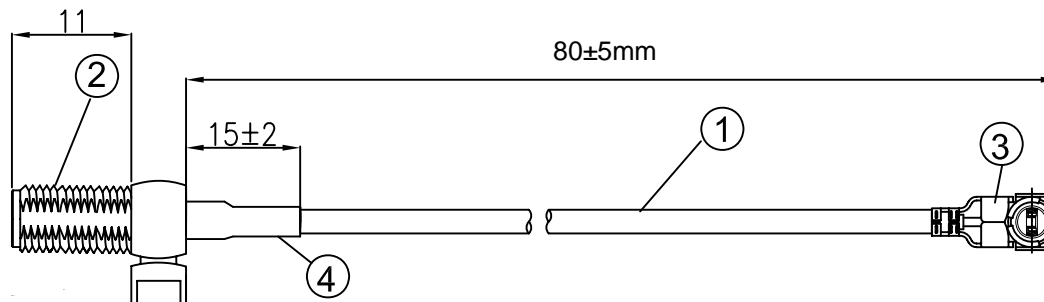

Kinghelm[®]

型号: KH-IPEX-SMAKWE-Q80H

NOTES:

1. ELECTRICAL:
 - 1.1. VOLTAGE RATING:DCV 300V 10MS
 - 1.2. CONDUCTANCE RESISTANCE: 3.0 OHM/MAX.
 - 1.3. INSULATION RESISTANCE: 5.0M OHM/MIN.
 - 1.4. THE CABLE SHOULD BE 100% ELECTRICAL TEST
 - 1.5. IT SHOULD BE NO ANY OPEN/SHORT, MISWIRING AND INTERMITTENT FAILURES.
2. MATERIAL:
 - 2.1. SEE TABLE
3. ALL COMPONENTS ARE RoHS COMPLIANT.

ITEM NO.	PART NUMBER	DESCRIPTION	QTY.
④	套管	黑色热缩套管, OD:2.0MM	AS
③	端子	高仿I-PEX ,1.13端子, 镀金	1
②	接头	SMA母头母针, 带4个脚, 11牙, 镀金 (外螺内孔)	1
①	同轴线	RF1.13黑线,OD:1.13mm	AS

金 航 标 电 子 有 限 公 司

ALL DIMENSION ARE IN MM	DRAWN	James	DATE	2020-04-15	I-PEX 1.13 TO SMA /F L= 80mm	
	CHKD.	Frank		2020-04-15		
	APPD.	Scott		2020-04-15		
COMPUTER GENERATED IN SOLIDWORKS						
DO NOT SCALE THIS DRAWING						
PROJECTION	GENERAL TOLERANCE FOR ANGLES		X.X X.XX X.XXX		SIZE Number	
	± 1°		± 0.3	± 0.25	± 0.150	REV A
CUSTOMER P/N:		SCALE: Free		TYPE	SHEET 1 OF 1	