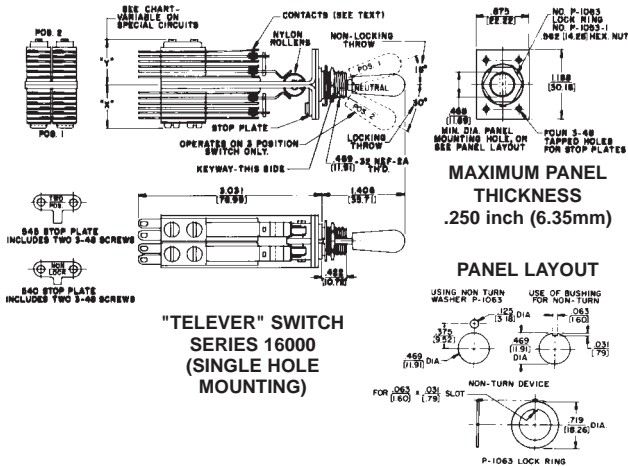

SWITCHCRAFT, INC. 5555 N. Elston Ave.
Chicago, IL 60630 • 773 792-2700 • FAX: 773 792-2129
www.switchcraft.com

LEVER SWITCHES

TELEVER® SWITCH SERIES 6000

TELEVER® SWITCH SERIES 16000 (SINGLE HOLE MOUNTING)