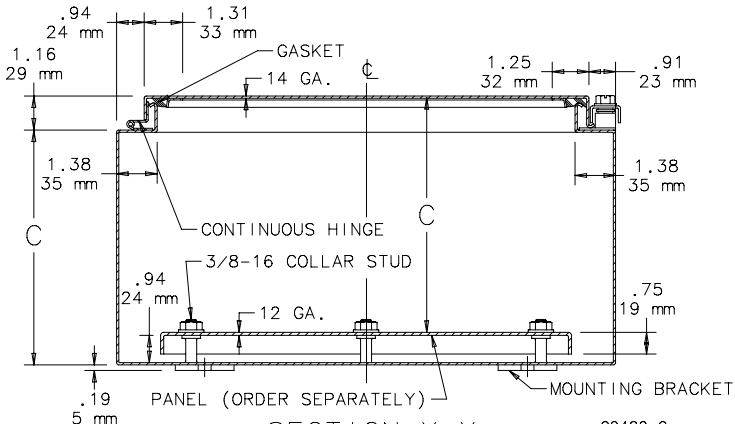

SECTION X-X

C2482-C