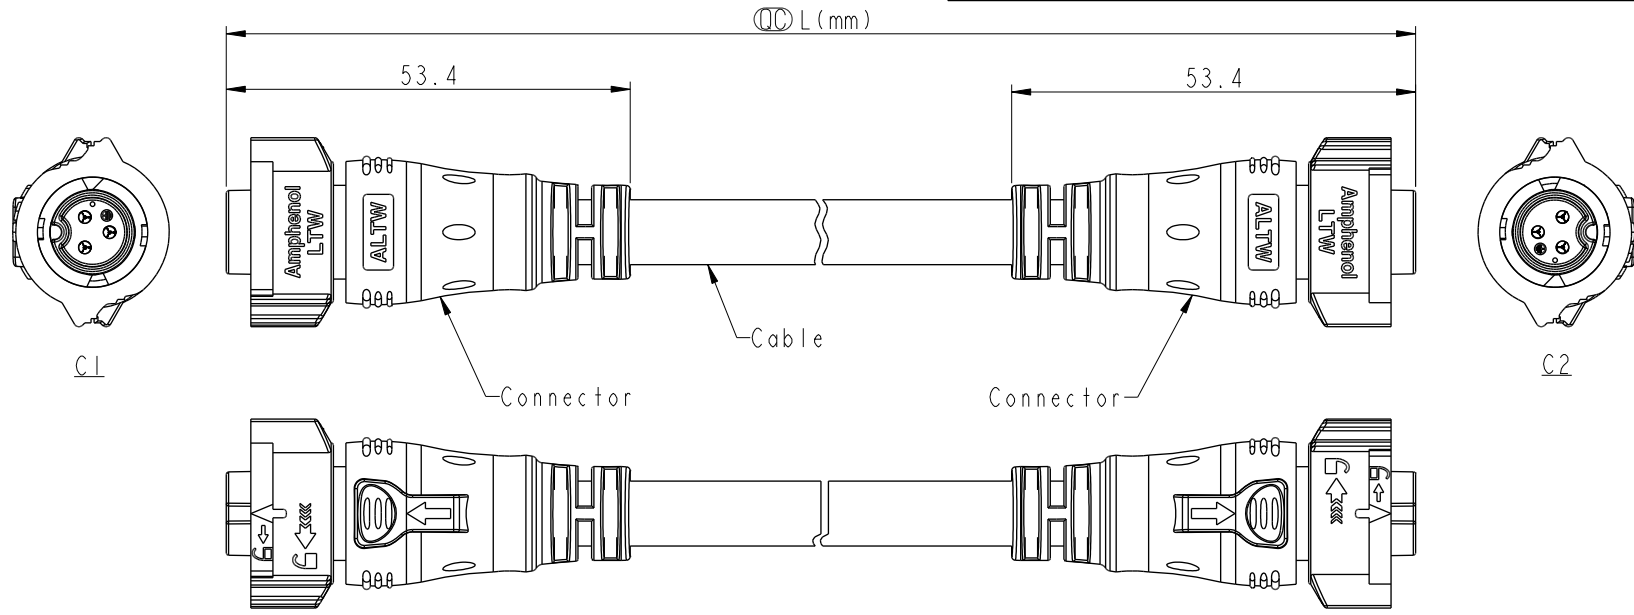

REV.	ECN NO.	DATE	SIGN	DESCRIPTION
A		2020/01/20	Vicky	Initial Released
B	C220467	2022/03/29	Vicky	$\triangle B$ X2
C	C221118	2022/07/26	Vicky	$\triangle C$ X1

- $\triangle B$ Note:
- * RoHS Compliant
 - * $\text{\textcircled{C}}$ Important dimension
 - * Waterproof rate: IPX8, mated 1m/24h
 - * Connector
 - Housing: Thermoplastic, Black
 - Pin: Copper alloy, Gold plated
 - O-Ring: Rubber, Dark gray
 - Nut: Thermoplastic, Black
 - Outer Mold: Thermoplastic, Black
 - * Cable: SJTW, PVC Jacket, Black
 - * Cable length tolerance:

0.5M < L ≤ 1M	: +60/-0 mm
1M < L ≤ 3M	: +120/-0 mm
3M < L ≤ 5M	: +160/-0 mm
5M < L ≤ 10M	: ±100 mm
10M < L ≤ 20M	: ±200 mm
20M < L ≤ 30M	: ±300 mm
30M < L ≤ 99M	: ±500 mm

UNIT:mm

TOLERANCE

±0.5mm

TITLE ACC, XLOK, B-10A, DB-ENDED FF			
SCALE 1:2	SIZE A4	SHEET 1 OF 2	
REV. C	WC-REV. A.5	$\text{\textcircled{C}}$: Inspection item	

AB-BB XX BL-BBBL-QE XXX

△ XX: No. Of Pin

XXX: 0.5~99Meters
 A05: 0.5 Meter
 001: 01 Meter
 002: 02 Meters
 :
 099: 99 Meters

Pin Out	2 White 1 Black	白 黑	3 Green 2 White 1 Black	綠 白 黑
	Pin #	Wire	Pin #	Wire
C1 & C2				
	2P	△	3P	

Pin Assignments Front View

UNIT:mm			TITLE ACC, XLOK, B-10A, DB-ENDED FF
TOLERANCE ±0.5mm	SCALE 1:2	SIZE A4	SHEET 2 OF 2
	REV. C	WC-REV. A.5	QC: Inspection item

Amphenol LTW
 安費諾亮泰企業股份有限公司

ITEM NO	DRAWN BY Vicky	DATE 2020-01-20
DWG NO AB-BBXXBL-BBBL-QEXXX	CHECKED BY Rita	DATE 2020-01-20
CUSTOMER ALTW	APPROVED BY Max	DATE 2020-01-20