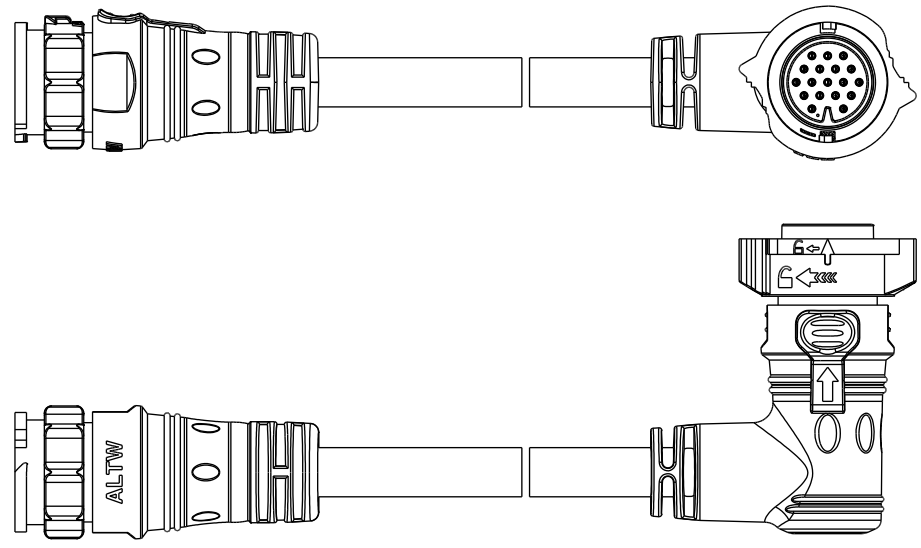

Note:

- * \varnothing Important Dimension.
- * Waterproof Rate: IP68, Mated.
IP68: 1M depth of water in 24 hours.
- * Connector: Thermoplastic, Black.
- * Pin: Copper Alloy, Gold Plated.
- * Cable: UL21388, PVC Jacket, Black.
- * Cable Length Tolerance:
 - 0.5M: +60/-0mm
 - 01M: +60/-0mm
 - 02~03M: +120/-0mm
 - 04~05M: +160/-0mm
 - 06~10M: ± 100 mm
 - 11~20M: ± 200 mm
 - 21~30M: ± 300 mm
 - 31~99M: ± 500 mm

UNIT: mm

TOLERANCE

± 0.5 mm

TITLE ACC, XLOK, D-5A, DB-ENDED MF		
SCALE 1:2	SIZE A4	SHEET 1 OF 2
REV. A	WC-REV.	\varnothing : Inspection item

Amphenol LTW

安費諾亮泰企業股份有限公司

ITEM NO.	DRAWN BY Ruru	DATE 2020-01-14
DWG NO. AB-DDXXML-DDBR-QDXXX	CHECKED BY Rita	DATE 2020-01-14
CUSTOMER ALTW	APPROVED BY Max	DATE 2020-01-14

UNIT:mm		TITLE	ACC, XLOK, D-5A, DB-ENDED MF		
TOLERANCE	± 0.5 mm	SCALE	1:2	SIZE	A4
		REV.	A	WC-REV.	
				SHEET	2 OF 2
				☉: Inspection item	

Amphenol LTW
安費諾亮泰企業股份有限公司

ITEM NO	DRAWN BY	DATE
	Ruru	2020-01-14
DWG NO	CHECKED BY	DATE
AB-DDXML-DDBR-QDXXX	Rita	2020-01-14
CUSTOMER	APPROVED BY	DATE
ALTW	Max	2020-01-14