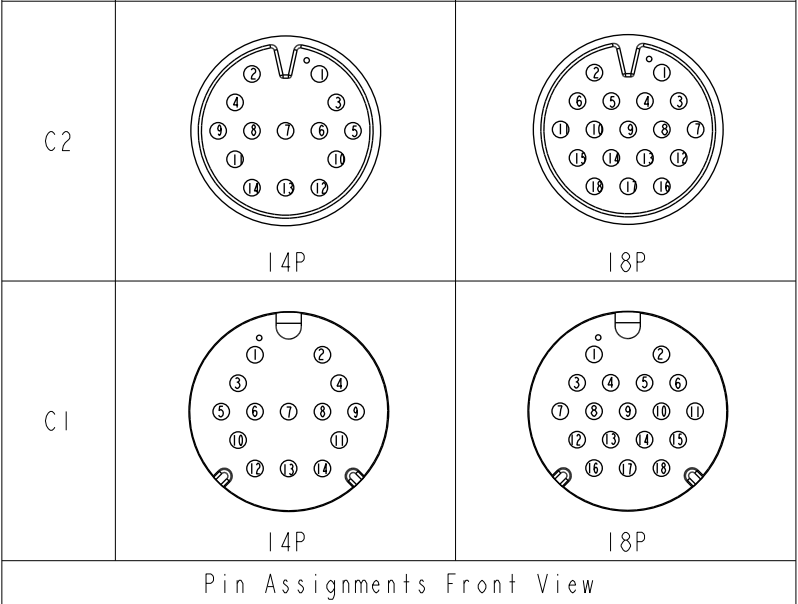

THIS DOCUMENT IS SUBJECT TO CHANGE WITHOUT NOTICE. IT IS CONFIDENTIAL AND A PROPERTY OF AMPHENOL LTW. DISCLOSURE TO THIRD PARTY HAS TO BE AUTHORIZED BY AMPHENOL LTW.

18P	PVC	10	20	AB-DD18ML-DDBR-QDXXX
14P		8.5		AB-DD14ML-DDBR-QDXXX
Contacts	Cable Jacket	Cable OD	AWG	Item No.

Pin Out	14	Brown/White	棕/白	18	Blue/White	藍/白
	13	Black/White	黑/白	17	Green/White	綠/白
	12	Light Green	淡綠	16	Orange/White	橙/白
	11	Pink	粉紅	15	Red/White	紅/白
	10	White	白	14	Brown/White	棕/白
	9	Gray	灰	13	Black/White	黑/白
	8	Purple	紫	12	Light Green	淡綠
	7	Blue	藍	11	Pink	粉紅
	6	Green	綠	10	White	白
	5	Yellow	黃	9	Gray	灰
	4	Orange	橙	8	Purple	紫
	3	Red	紅	7	Blue	藍
	2	Brown	棕	6	Green	綠
	1	Black	黑	5	Yellow	黃
Pin #	Wire		Pin #	Wire		

UNIT:mm		TITLE	ACC, XLOK, D-5A, DB-ENDED MF		
TOLERANCE	± 0.5 mm	SCALE	1:2	SIZE	A4
		REV.	A	WC-REV.	
				SHEET	2 OF 2
				☉: Inspection item	

Amphenol LTW
安費諾亮泰企業股份有限公司

ITEM NO	DRAWN BY	DATE
	Ruru	2020-01-14
DWG NO	CHECKED BY	DATE
AB-DDXML-DDBR-QDXXX	Rita	2020-01-14
CUSTOMER	APPROVED BY	DATE
ALTW	Max	2020-01-14