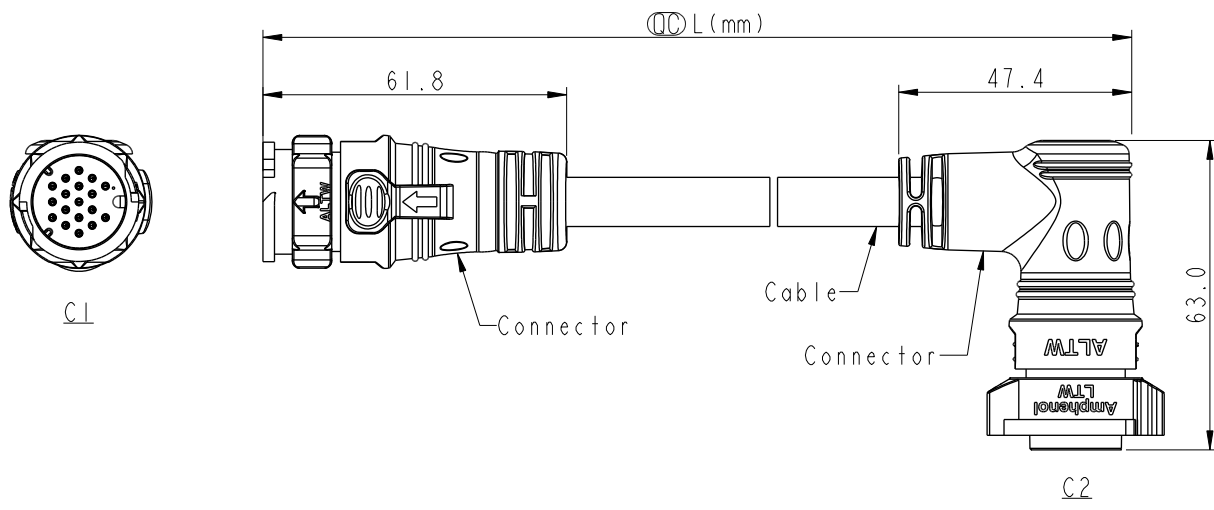

Note:

- * \varnothing Important Dimension.
- * Waterproof Rate: IP68, Mated.
IP68: 1M depth of water in 24 hours.
- * Connector: Thermoplastic, Black.
- * Pin: Copper Alloy, Gold Plated.
- * Cable: UL21388, PVC Jacket, Black.
- * Cable Length Tolerance:
 - 0.5M: +60/-0mm
 - 01M: +60/-0mm
 - 02~03M: +120/-0mm
 - 04~05M: +160/-0mm
 - 06~10M: ± 100 mm
 - 11~20M: ± 200 mm
 - 21~30M: ± 300 mm
 - 31~99M: ± 500 mm

UNIT: mm

TOLERANCE

± 0.5 mm

TITLE ACC, XLOK, D-5A, DB-ENDED MF		
SCALE 1:2	SIZE A4	SHEET 1 OF 2
REV. A	WC-REV.	\varnothing : Inspection item

Amphenol LTW

安費諾亮泰企業股份有限公司

ITEM NO.	DRAWN BY Ruru	DATE 2020-01-14
DWG NO. AB-DDXXML-DDBR-QDXXX	CHECKED BY Rita	DATE 2020-01-14
CUSTOMER ALTW	APPROVED BY Max	DATE 2020-01-14

UNIT:mm		TITLE	ACC, XLOK, D-5A, DB-ENDED MF		
TOLERANCE	± 0.5 mm	SCALE	1:2	SIZE	A4
		REV.	A	WC-REV.	
				SHEET	2 OF 2
				☉: Inspection item	

Amphenol LTW
安費諾亮泰企業股份有限公司

ITEM NO	DRAWN BY	DATE
	Ruru	2020-01-14
DWG NO	CHECKED BY	DATE
AB-DDXML-DDBR-QDXXX	Rita	2020-01-14
CUSTOMER	APPROVED BY	DATE
ALTW	Max	2020-01-14