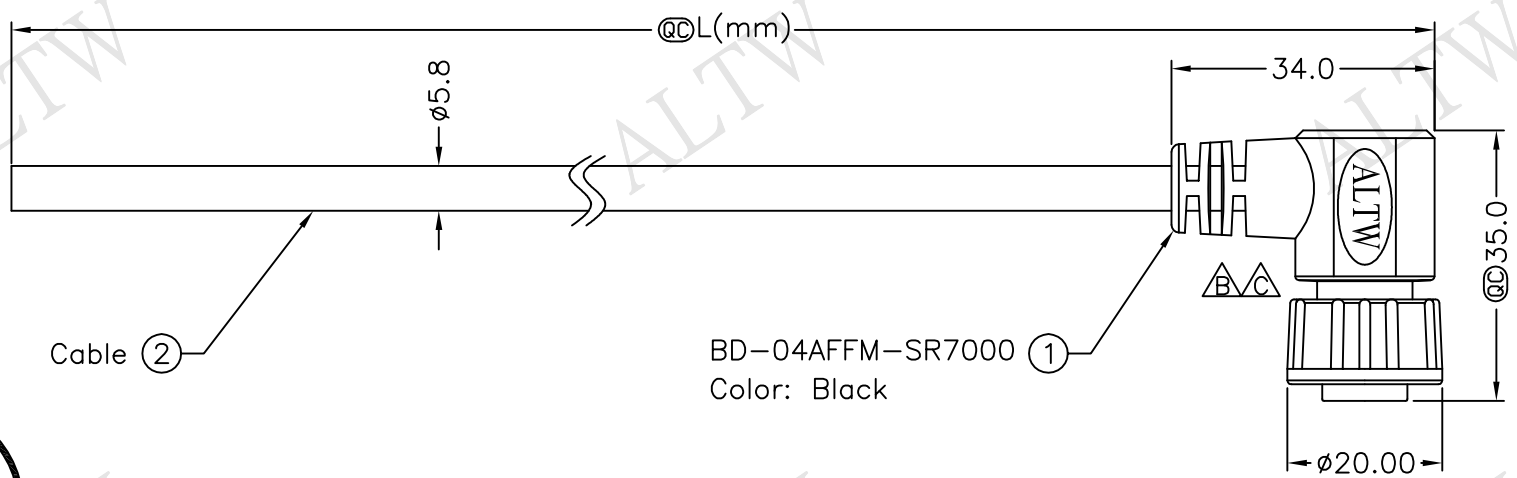

REV.	ECN NO.	DATE	SIGN	DESCRIPTION
B	LEN11A0020~23	2011/08/23	Jiang Jun Hud	Change SR View
C	LEN1610147~50	2016/01/04	Ruru	Change Logo

Cable ②

BD-04AFFM-SR7000 ①  
Color: Black

BD-04AFFM-SR7AXX  
 XX:01~99Meter  
 01:01Meter  
 02:02Meters  
 :  
 :  
 99:99Meters  
 Cable Length(L):01~99Meters

Conn.

- Note:
- \* @D Important Dimension To Check.
  - \* Waterproof Rate: IP67
  - \* Housing: Black, Nylon+GF
  - \* Pin: Copper Alloy,Gold Plated
  - \* Cable: Black, UL2464 24AWG\*4C+Drain+Al/My PVC Jacket UV Resistant OD=5.8mm
  - \* Cable Length Tolerance:01M:±40mm  
 02M~05M:±60mm  
 06M~10M:±100mm  
 11M~30M:±200mm  
 31M~99M:±500mm

Pin Assignments  
Front View

4	Yellow	黃
3	Red	紅
2	Green	綠
1	White	白
Conn.	Wire Color	
	Pin Out	

UNIT:mm	
TOLERANCE	±0.5 mm

TITLE	Standard Cable Screw 4Pin F Conn F Pin	
SCALE	Free	SHEET 1 OF 1
REV. C	SIZE A4	@C :Inspection Item