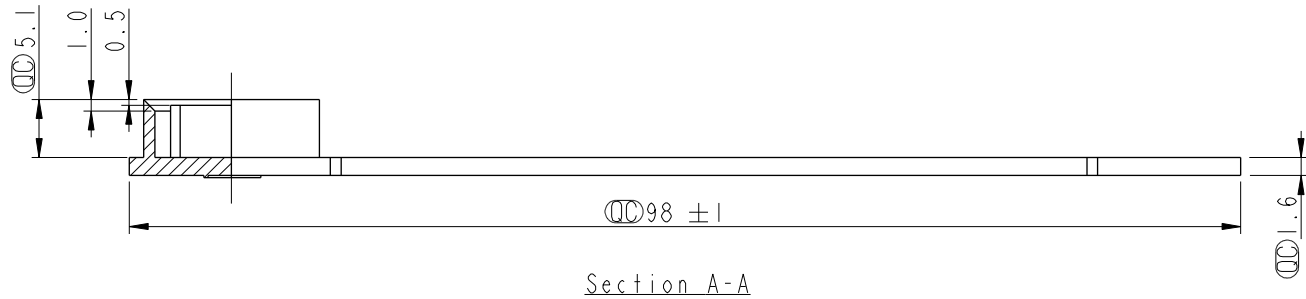

REV.	ECN NO.	DATE	SIGN	DESCRIPTION
A	Initial Release	2013/08/19	Vicky	Old Item No. CAP-DABCMXC2

Section A-A

- * 刻字 "LTW" 亮面
- * 字高 5mm
- * 凸出表面 0.2mm

- Note:
- * \varnothing Important Dimension.
 - * Material: EPDM50°
 - * Color: Black
 - * Mold No.: D-0130
 - * Text Depth: 0.2mm

UNIT: mm		
TOLERANCE		
.X	±0.25	
.XX	±0.1	
.XXX	±0.05	
ANGLES	±1°	

TITLE Dust Cap Male Conn, Standard Size, for Cable			
SCALE 3:2	SIZE A4	SHEET 1 OF 1	
REV. A	WC-REV. A.1	\varnothing : Inspection item	