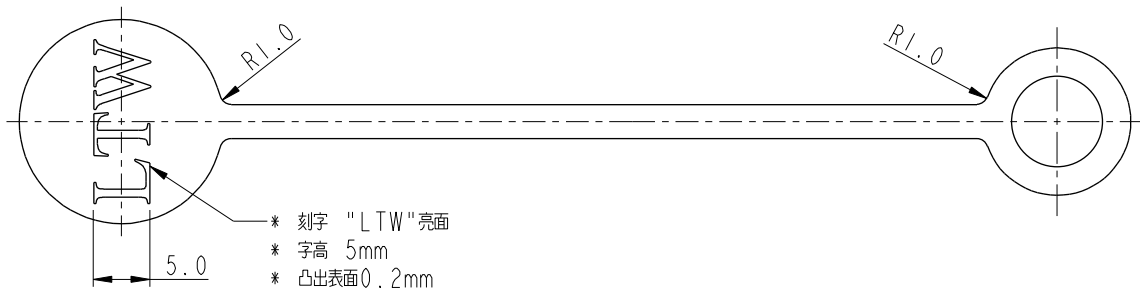

REV.	ECN NO.	DATE	SIGN	DESCRIPTION
A	Initial Release	2013/08/19	Vicky	Old Item No. CAP-DABCMXC2

Section A-A

- * 刻字 "LTW" 亮面
- * 字高 5mm
- * 凸出表面 0.2mm

- Note:
- * \varnothing Important Dimension.
 - * Material: EPDM50°
 - * Color: Black
 - * Mold No.: D-0130
 - * Text Depth: 0.2mm

UNIT: mm		
TOLERANCE		
.X	±0.25	
.XX	±0.1	
.XXX	±0.05	
ANGLES	±1°	

TITLE Dust Cap Male Conn, Standard Size, for Cable			
SCALE 3:2	SIZE A4	SHEET 1 OF 1	
REV. A	WC-REV. A.1	\varnothing : Inspection item	