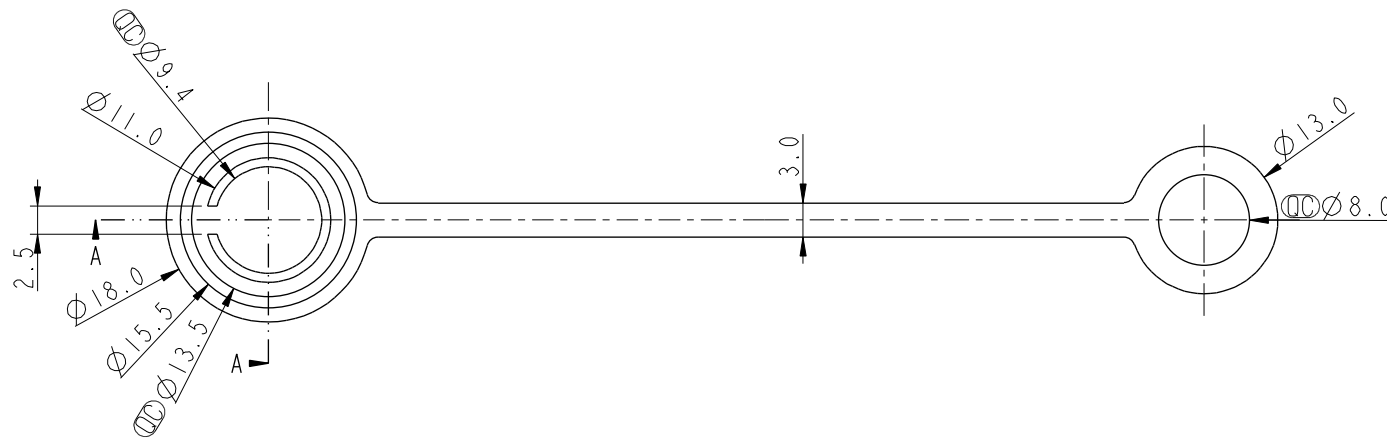

REV.	ECN NO.	DATE	SIGN	DESCRIPTION
A	Initial Release	2013/08/19	Vicky	Old Item No. CAP-DABCMXC2

Section A-A

- * 刻字 "LTW" 亮面
- * 字高 5mm
- * 凸出表面 0.2mm

- Note:
- * \varnothing Important Dimension.
 - * Material: EPDM50°
 - * Color: Black
 - * Mold No.: D-0130
 - * Text Depth: 0.2mm

UNIT: mm		
TOLERANCE		
.X	±0.25	
.XX	±0.1	
.XXX	±0.05	
ANGLES	±1°	

TITLE Dust Cap Male Conn, Standard Size, for Cable			
SCALE 3:2	SIZE A4	SHEET 1 OF 1	
REV. A	WC-REV. A.1	\varnothing : Inspection item	