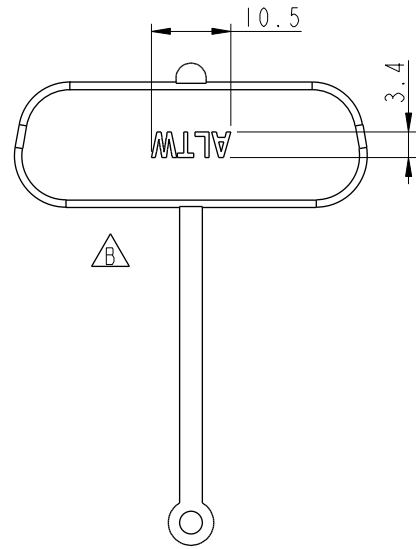

REV.	ECN NO.	DATE	SIGN	DESCRIPTION
A	Initial Release	2013/08/28	Vicky	Old Item No. CAP-DDIPFXCI
B	LEN1730151	2017/03/13	Ruru	Change Logo

Note:

- \*  $\varnothing$  Important Dimension.
- \* Material: Santoprene TPV 101-64
- \* Color: Black
- \* Text Depth: 凸字高 0.3mm

UNIT: mm		TITLE Dust Cover For DB25/HD44 F			ITEM NO. CAP-DD3FDPCI		DRAWN BY Ruru		DATE 2017-03-13			
		SCALE 1:1			SIZE A4		DWG NO. CAP-DD3FDPCI		CHECKED BY Rita		DATE 2017-03-13	
		REV. B			WC-REV. A.1		CUSTOMER ALTW		APPROVED BY Max		DATE 2017-03-13	