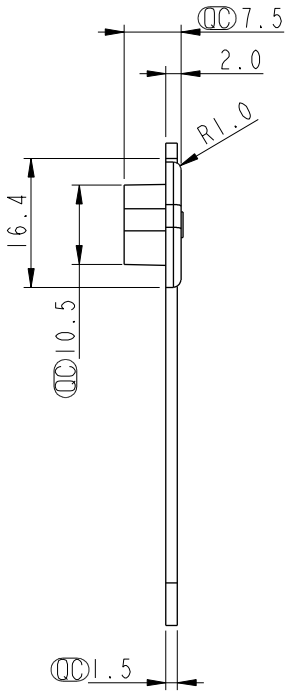

REV.	ECN NO.	DATE	SIGN	DESCRIPTION
A	Initial Release	2013/08/28	Vicky	Old Item No. CAP-DDIPFXCI
B	LEN1730151	2017/03/13	Ruru	Change Logo

Note:

- \*  $\varnothing$  Important Dimension.
- \* Material: Santoprene TPV 101-64
- \* Color: Black
- \* Text Depth: 凸字高 0.3mm

UNIT: mm		TITLE Dust Cover For DB25/HD44 F			ITEM NO. CAP-DD3FDPCI		DRAWN BY Ruru		DATE 2017-03-13			
		SCALE 1:1			SIZE A4		DWG NO. CAP-DD3FDPCI		CHECKED BY Rita		DATE 2017-03-13	
		REV. B			WC-REV. A.1		CUSTOMER ALTW		APPROVED BY Max		DATE 2017-03-13	