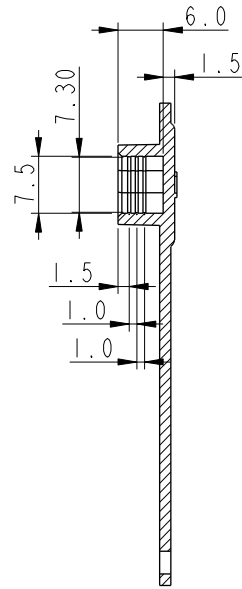

REV.	ECN NO.	DATE	SIGN	DESCRIPTION
A	Initial Release	2013/08/28	Vicky	Old Item No. CAP-DDIPFXCI
B	LEN1730151	2017/03/13	Ruru	Change Logo

Note:

- \*  $\varnothing$  Important Dimension.
- \* Material: Santoprene TPV 101-64
- \* Color: Black
- \* Text Depth: 凸字高 0.3mm

UNIT: mm		TITLE Dust Cover For DB25/HD44 F			ITEM NO. CAP-DD3FDPCI		DRAWN BY Ruru		DATE 2017-03-13			
		SCALE 1:1			SIZE A4		DWG NO. CAP-DD3FDPCI		CHECKED BY Rita		DATE 2017-03-13	
		REV. B			WC-REV. A.1		CUSTOMER ALTW		APPROVED BY Max		DATE 2017-03-13	