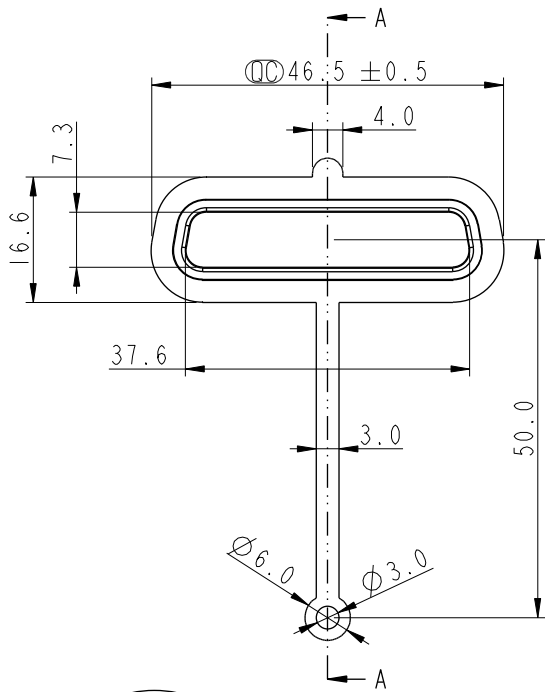

REV.	ECN NO.	DATE	SIGN	DESCRIPTION
A	Initial Release	2013/08/28	Vicky	Old Item No. CAP-DDIPFXCI
B	LEN1730151	2017/03/13	Ruru	Change Logo

Note:

- \*  $\varnothing$  Important Dimension.
- \* Material: Santoprene TPV 101-64
- \* Color: Black
- \* Text Depth: 凸字高 0.3mm

UNIT: mm		TITLE Dust Cover For DB25/HD44 F			ITEM NO. CAP-DD3FDPCI		DRAWN BY Ruru		DATE 2017-03-13			
		SCALE 1:1			SIZE A4		DWG NO. CAP-DD3FDPCI		CHECKED BY Rita		DATE 2017-03-13	
		REV. B			WC-REV. A.1		CUSTOMER ALTW		APPROVED BY Max		DATE 2017-03-13	