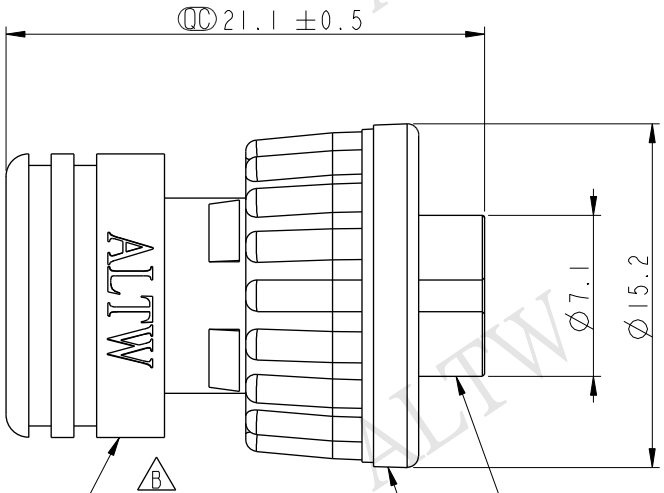

REV.	ECN NO.	DATE	SIGN	DESCRIPTION
A	Initial Release	2013/09/05	Vicky	Old Item No. CAP-WAAMMLA2
B	LEN1530058	2015/02/12	Ruru	Change Logo

Inner Mold (4)  
 Outer Mold (5)  
 Color: Black

(1) Housing  
 (2) Lock Nut  
 (3) O-Ring

- Note:
- \*  $\varnothing$  Important Dimension.
  - \* Waterproof Rate: IP67
  - \* Housing: Nylon+GF, Black
  - \* Lock Nut: Nylon+GF, Black
  - \* O-Ring: EPDM, Black

UNIT:mm		
TOLERANCE		
.X	±0.25	
.XX	±0.1	
.XXX	±0.05	
ANGLES	±1°	

TITLE Mini Size Waterproof Cap for M Conn M Pin			
SCALE 2:1	SIZE A4	SHEET 1 OF 1	
REV. B	WC-REV. A.1	$\varnothing$ : Inspection item	

**Amphenol LTW**  
 安費諾亮泰企業股份有限公司

ITEM NO CAP-WAAMMLA2	DRAWN BY Ruru	DATE 2015-02-12
DWG NO CAP-WAAMMLA2	CHECKED BY Rita	DATE 2015-02-12
CUSTOMER ALTW	APPROVED BY Lion	DATE 2015-02-12