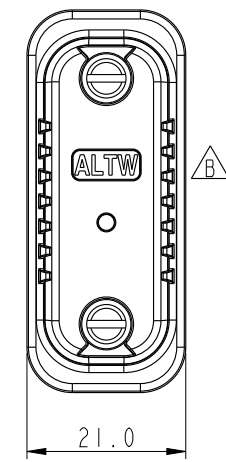

REV.	ECN NO.	DATE	SIGN	DESCRIPTION
A	Initial Release	2013/09/09	Vicky	Old Item No. CAP-WDVPCSAI
B	LEN15B0479	2015/10/21	Joyy	Change Logo

- Note:
- * \varnothing Important Dimension.
 - * Waterproof Rate: IP67
 - * Housing: Nylon+GF, Black
 - * Gasket: EPDM, Black
 - * Screw: Copper Alloy, Nickel Plated
 - * Screw Torque: 2-4Kgf.cm

UNIT: mm		
TOLERANCE	.X	±0.25
	.XX	±0.1
	.XXX	±0.05
ANGLES		±1°

TITLE Waterproof Cap, For DVI Panel Male/Female Conn.			
SCALE	1:1	SIZE	A4
REV.	B	WC-REV.	A.1
		SHEET 1 OF 1	
☉: Inspection item			

Amphenol LTW
安費諾亮泰企業股份有限公司