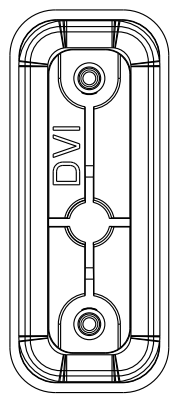

REV.	ECN NO.	DATE	SIGN	DESCRIPTION
A	Initial Release	2013/09/09	Vicky	Old Item No. CAP-WDVPCSAI
B	LEN15B0479	2015/10/21	Joyy	Change Logo

- Note:
- * \varnothing Important Dimension.
 - * Waterproof Rate: IP67
 - * Housing: Nylon+GF, Black
 - * Gasket: EPDM, Black
 - * Screw: Copper Alloy, Nickel Plated
 - * Screw Torque: 2-4Kgf.cm

UNIT: mm		
TOLERANCE	.X	±0.25
	.XX	±0.1
	.XXX	±0.05
ANGLES		±1°

TITLE Waterproof Cap, For DVI Panel Male/Female Conn.			
SCALE	1:1	SIZE	A4
REV.	B	WC-REV.	A.1
		SHEET 1 OF 1	
☉: Inspection item			

Amphenol LTW
安費諾亮泰企業股份有限公司