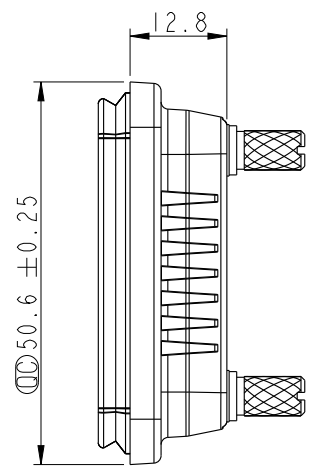

REV.	ECN NO.	DATE	SIGN	DESCRIPTION
A	Initial Release	2013/09/09	Vicky	Old Item No. CAP-WDVPCSAI
B	LEN15B0479	2015/10/21	Joyy	Change Logo

- Note:
- * \varnothing Important Dimension.
 - * Waterproof Rate: IP67
 - * Housing: Nylon+GF, Black
 - * Gasket: EPDM, Black
 - * Screw: Copper Alloy, Nickel Plated
 - * Screw Torque: 2-4Kgf.cm

UNIT: mm		
TOLERANCE	.X	±0.25
	.XX	±0.1
	.XXX	±0.05
ANGLES		±1°

TITLE Waterproof Cap, For DVI Panel Male/Female Conn.			
SCALE	1:1	SIZE	A4
REV.	B	WC-REV.	A.1
		SHEET 1 OF 1	
☉: Inspection item			

Amphenol LTW
安費諾亮泰企業股份有限公司

ITEM NO. CAP-WDVCSPA1	DRAWN BY Joyy	DATE 2015-10-21
DWG NO. CAP-WDVCSPA1	CHECKED BY Lu Di	DATE 2015-10-21
CUSTOMER ALTW	APPROVED BY Jerry	DATE 2015-10-21

THIS DOCUMENT IS SUBJECT TO CHANGE WITHOUT NOTICE. IT IS CONFIDENTIAL AND A PROPERTY OF AMPHENOL LTW. DISCLOSURE TO THIRD PARTY HAS TO BE AUTHORIZED BY AMPHENOL LTW.