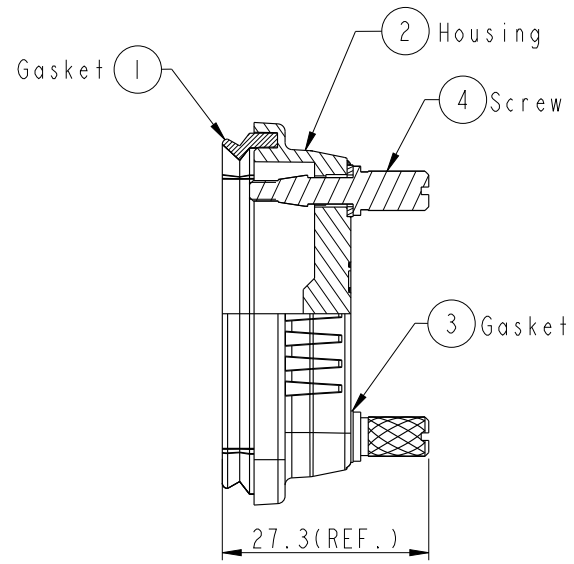

REV.	ECN NO.	DATE	SIGN	DESCRIPTION
A	Initial Release	2013/09/09	Vicky	Old Item No. CAP-WDVPCSAI
B	LEN15B0479	2015/10/21	Joyy	Change Logo

- Note:
- * \varnothing Important Dimension.
 - * Waterproof Rate: IP67
 - * Housing: Nylon+GF, Black
 - * Gasket: EPDM, Black
 - * Screw: Copper Alloy, Nickel Plated
 - * Screw Torque: 2-4Kgf.cm

UNIT: mm		
TOLERANCE	.X	±0.25
	.XX	±0.1
	.XXX	±0.05
ANGLES		±1°

TITLE Waterproof Cap, For DVI Panel Male/Female Conn.			
SCALE	1:1	SIZE	A4
REV.	B	WC-REV.	A.1
		SHEET 1 OF 1	
☉: Inspection item			

Amphenol LTW
安費諾亮泰企業股份有限公司