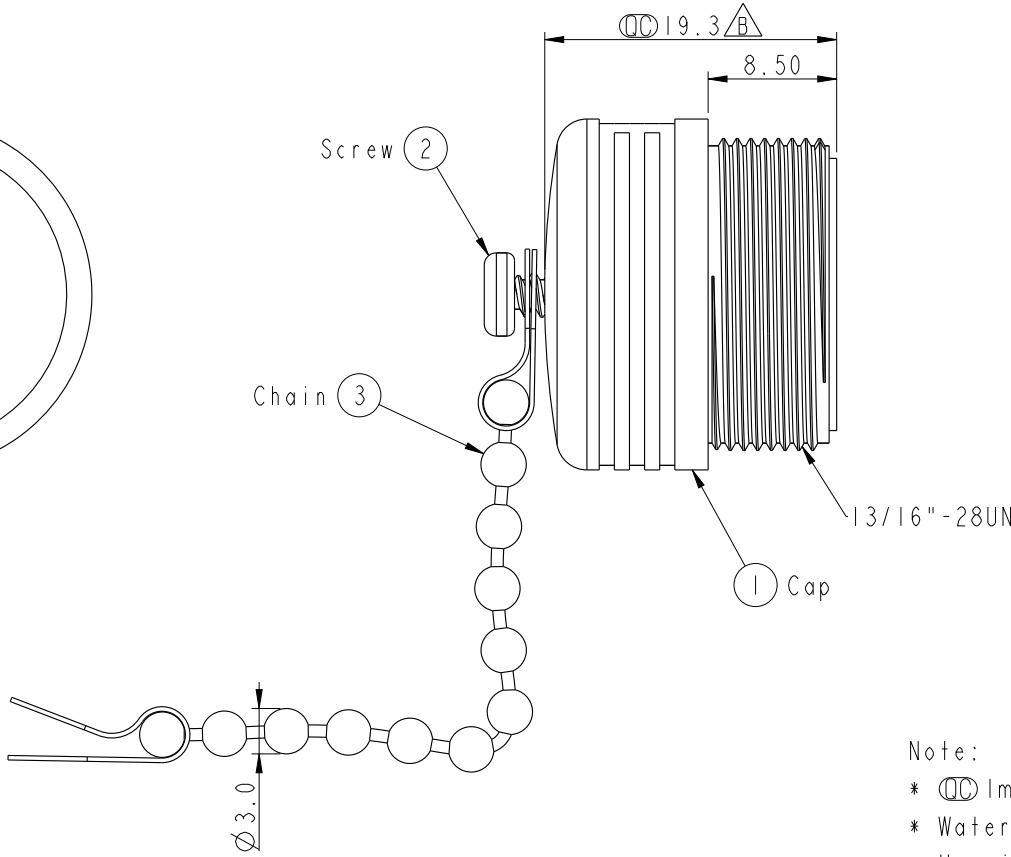

ALTW
CONFIDENTIAL
2017-10-30
R&D DEPT.

ALTW
DCC. DEPT.
CONFIDENTIAL
2017.11.01
ISSUED

Note:
* \varnothing Important Dimension To Check.
* Waterproof Rate: IP67
* Housing: Nylon+GF, Black
* Screw is not allowed to tight (Chain be revolve)
不可將螺絲鎖緊，(鏈條要可旋轉)

UNIT: mm		
TOLERANCE		
.X	±0.25	
.XX	±0.1	
.XXX	±0.05	
ANGLES	±1°	

TITLE Waterproof Cap for USB Female Conn.			
SCALE 2:1	SIZE A4	SHEET 1 OF 1	
REV. B	WC-REV. A.1	\varnothing : Inspection item	

Amphenol LTW
安費諾亮泰企業股份有限公司