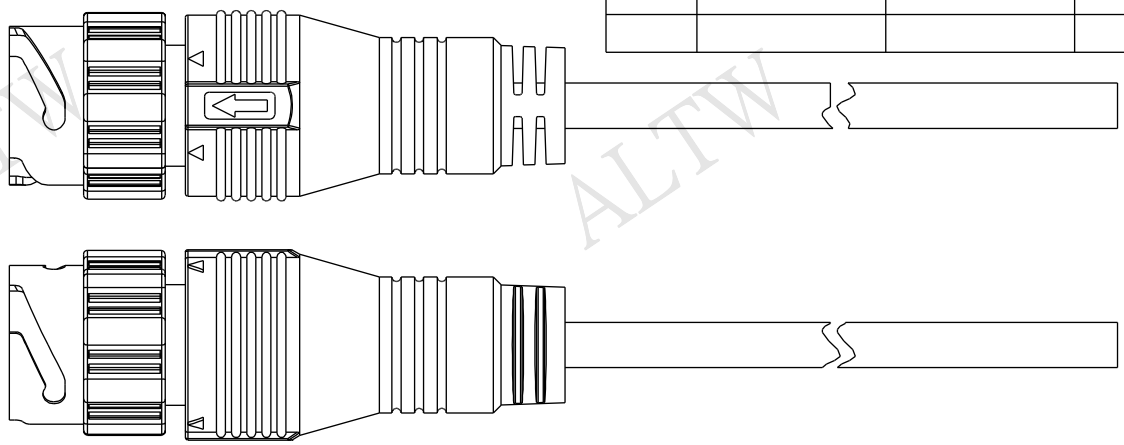

ALTW
 CONFIDENTIAL
 2015-06-03
 R&D DEPT.

GBD-08AMMM-TL8AXX
 XX: 01~99Meter
 01: 01Meter
 02: 02Meters
 ...
 99: 99Meters
 Cable Length(L): 01~99Meters

ALTW
 DCC. DEPT.
 CONFIDENTIAL
 2015.06.17
 ISSUED

Conn.
Pin Assignments
Front View

1	Black (24AWG)	黑
2	Brown (24AWG)	棕
3	Red (24AWG)	紅
4	Orange (24AWG)	橘
5	Yellow (24AWG)	黃
6	Purple (24AWG)	紫
7	Green (20AWG)	綠
8	Blue (20AWG)	藍
Conn.	Wire Color	

- Note:
- * \varnothing Important Dimension To Check
 - * Waterproof Rate: IP68
IP68: 1M Depth Of Water In 24hours
 - * Connector: PBT+PC, Black
 - * Male Pin: Copper Alloy, Gold Plated
 - * Cable: UL2464 (20#*2C+24#*6C)+D+A, Black, PVC Jacket, UV Resistant, OD=6.0mm
 - * Cable Length Tolerance:
 - 01M~40mm
 - 02M~05M: ±60mm
 - 06M~10M: ±100mm
 - 11M~30M: ±200mm
 - 31M~99M: ±500mm

UNIT:mm
 TOLERANCE
 ±0.5 mm

TITLE 三點卡合 G Size
 Cable Lock 8P M Conn M Pin
 SCALE 1:1 SIZE A4 SHEET 1 OF 1
 REV. B WC-REV. A.1 \varnothing : Inspection item

Amphenol LTW
 安費諾亮泰企業股份有限公司

ITEM NO	DRAWN BY	DATE
	Vicky	2015-06-03
DWG NO	CHECKED BY	DATE
GBD-08AMMM-TL8AXX	Rita	2015-06-03
CUSTOMER	APPROVED BY	DATE
ALTW	Lion	2015-06-03