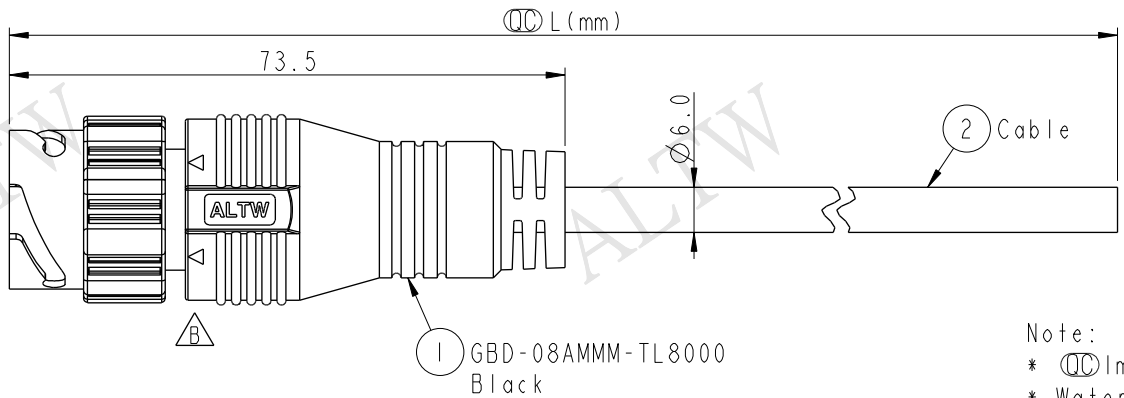

ALTW
 CONFIDENTIAL
 2015-06-03
 R&D DEPT.

GBD-08AMMM-TL8AXX
 XX: 01~99Meter
 01: 01Meter
 02: 02Meters
 ...
 99: 99Meters
 Cable Length(L): 01~99Meters

ALTW
 DCC. DEPT.
 CONFIDENTIAL
 2015.06.17
 ISSUED

Conn.
Pin Assignments
Front View

1	Black (24AWG)	黑
2	Brown (24AWG)	棕
3	Red (24AWG)	紅
4	Orange (24AWG)	橘
5	Yellow (24AWG)	黃
6	Purple (24AWG)	紫
7	Green (20AWG)	綠
8	Blue (20AWG)	藍
Conn.	Wire Color	

- Note:
- * \varnothing Important Dimension To Check
 - * Waterproof Rate: IP68
IP68: 1M Depth Of Water In 24hours
 - * Connector: PBT+PC, Black
 - * Male Pin: Copper Alloy, Gold Plated
 - * Cable: UL2464 (20#*2C+24#*6C)+D+A, Black, PVC Jacket, UV Resistant, OD=6.0mm
 - * Cable Length Tolerance:
 - 01M~40mm
 - 02M~05M: ±60mm
 - 06M~10M: ±100mm
 - 11M~30M: ±200mm
 - 31M~99M: ±500mm

UNIT:mm
 TOLERANCE
 ±0.5 mm

TITLE 三點卡合 G Size
 Cable Lock 8P M Conn M Pin
 SCALE 1:1 SIZE A4 SHEET 1 OF 1
 REV. B WC-REV. A.1 \varnothing : Inspection item

Amphenol LTW
 安費諾亮泰企業股份有限公司

ITEM NO	DRAWN BY	DATE
	Vicky	2015-06-03
DWG NO	CHECKED BY	DATE
GBD-08AMMM-TL8AXX	Rita	2015-06-03
CUSTOMER	APPROVED BY	DATE
ALTW	Lion	2015-06-03