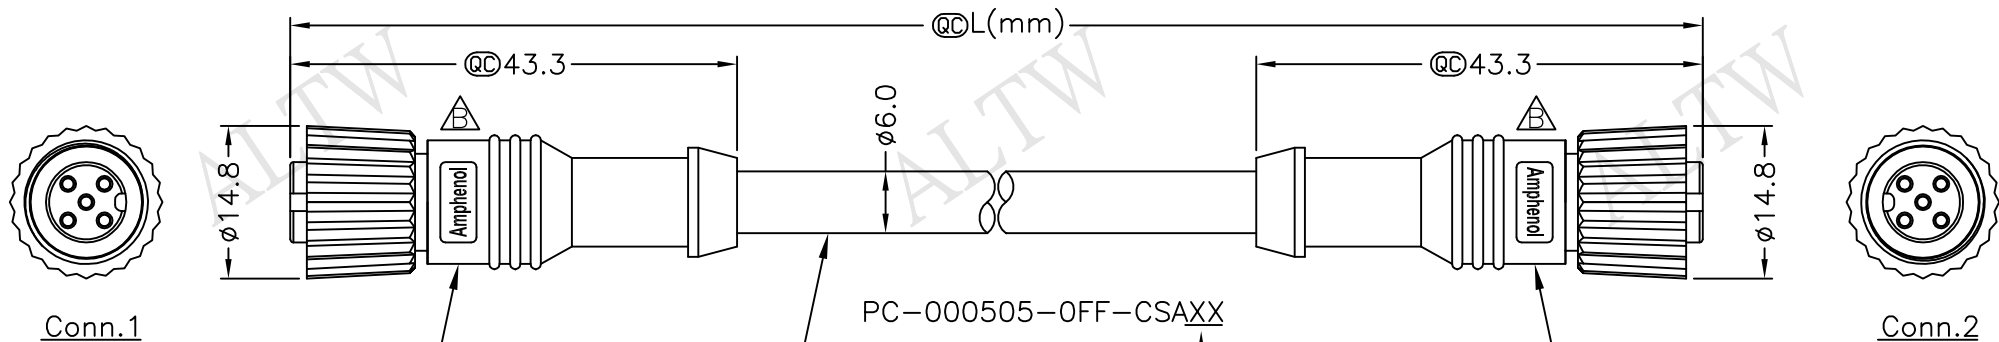

REV.	ECN NO.	DATE	SIGN	DESCRIPTION
B	LEN1670067~070	2016/06/30	Vicky	Update Logo & Note

Conn.1
12P-05BFFM-SL8000
Color: Black

Cable ②

PC-000505-OFF-CSAXX

- XX:01~99Meters
- 01:01Meter
- 02:02Meters
- ⋮
- 99:99Meters

Cable Length(L):01~99Meters

① 12P-05BFFM-SL8000
Color: Black

Pin Assignments
Front View

5	Blue (24AWG) 藍	5	Twist
4	White (24AWG) 白	4	
3	Black (22AWG) 黑	3	Twist
2	Red (22AWG) 紅	2	
1	Drain (22AWG) 地線	1	
Conn.1	Wire Color	Conn.2	
Pin Out			

Note:

- * @C Important Dimension.
- * Waterproof Rate: IP68
- * Connector: Polyurethane (PU), Black
- * Female Pin: Copper Alloy, Gold Plated
- * Cable: Black, (24#*1P+A)+(22#*1P+A)+Drain+AL.Mylar+Braid PVC UV Cable OD=6.0mm
- * Cable Length Tolerance: 1M:±40mm
02M~05M:±60mm
06M~10M:±100mm
11M~30M:±200mm
31M~99M:±500mm

UNIT:mm	
TOLERANCE	
±0.5 mm	

TITLE		M12P Conn NMEA	
I Adapt Screw FF Conn FF Pin			
SCALE	Free	SHEET	1 OF 1
REV.	B	SIZE	A4
@C :Inspection Item			

Amphenol LTW
安費諾亮泰企業股份有限公司

ITEM NO	
DWG NO	PC-000505-OFF-CSAXX
CUSTOMER	ALTW