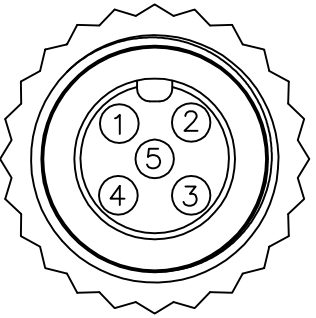

REV.	ECN NO.	DATE	SIGN	DESCRIPTION
B	LEN1670067~070	2016/06/30	Vicky	Update Logo & Note

Conn.1
12P-05BFFM-SL8000
Color: Black

Cable ②

PC-000505-OFF-CSAXX

- XX:01~99Meters
- 01:01Meter
- 02:02Meters
- ⋮
- 99:99Meters

Cable Length(L):01~99Meters

① 12P-05BFFM-SL8000
Color: Black

Pin Assignments
Front View

5	Blue (24AWG) 藍	5	Twist
4	White (24AWG) 白	4	
3	Black (22AWG) 黑	3	Twist
2	Red (22AWG) 紅	2	
1	Drain (22AWG) 地線	1	
Conn.1	Wire Color	Conn.2	
Pin Out			

Note:

- * @C Important Dimension.
- * Waterproof Rate: IP68
- * Connector: Polyurethane (PU), Black
- * Female Pin: Copper Alloy, Gold Plated
- * Cable: Black, (24#*1P+A)+(22#*1P+A)+Drain+AL.Mylar+Braid PVC UV Cable OD=6.0mm
- * Cable Length Tolerance: 1M:±40mm
02M~05M:±60mm
06M~10M:±100mm
11M~30M:±200mm
31M~99M:±500mm