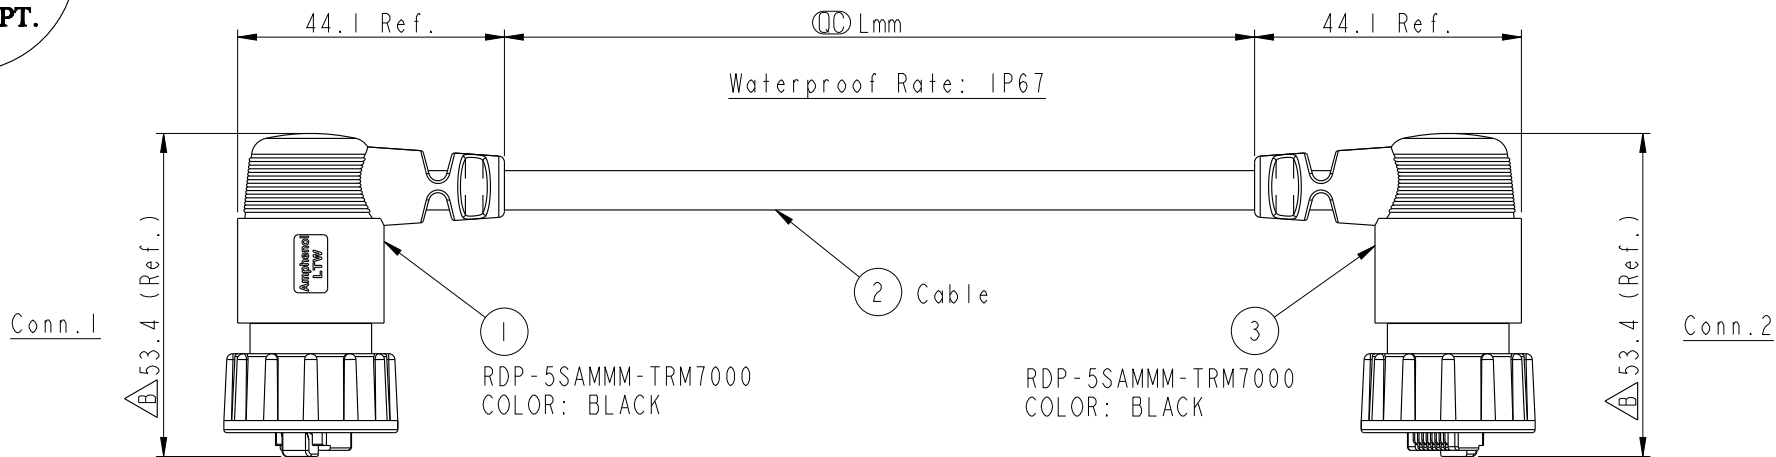

ALTW
CONFIDENTIAL
2019-09-25
R&D DEPT.

REV.	ECN NO.	DATE	SIGN	DESCRIPTION
B	C191686	2019/09/25	JC Chen	Dimensional tolerance change

RDP5SM-RDP5SM-TR7B XX
 XX : 01~99Meters
 01 : 01Meter
 02 : 02Meters
 :
 :
 99 : 99Meters
 Cable Length(L): 01~99Meters

Note:
 * (QC) Important Dimension To Check
 * Waterproof Rate: IP67 (Mating)
 * Housing: Nylon+GF, Black
 * Lock Nut: Nylon+GF, Black
 * RJ Plug: Shield, Phosphor Bronze, Gold Plated
 * Cable: CAT5E FTP 24#*4P+D+AL/MY, 6.5
 * Cable Length Tolerance: 01M:±40mm
 02M~05M:±60mm
 11M~30M:±200mm
 31M~99M:±500mm

Shield	Drain Wire	Shield
8	Brown 棕	8
7	White/Brown 白/棕	7
6	Green 綠	6
5	White/Blue 白/藍	5
4	Blue 藍	4
3	White/Green 白/綠	3
2	Orange 橘	2
1	White/Orange 白/橘	1
Conn.1	Wire Color	Conn.2

Pin Out

UNIT:mm		TITLE RJ DOUBLE-90 ENDED, WITH CONN D SIZE, 3KEY LOCK
TOLERANCE .X ±0.25 .XX ±0.1 .XXX ±0.05 ANGLES ±1°	SCALE 4:5	SIZE A4
	REV. B	SHEET 1 OF 1
	WC-REV. A.1	(QC): Inspection item