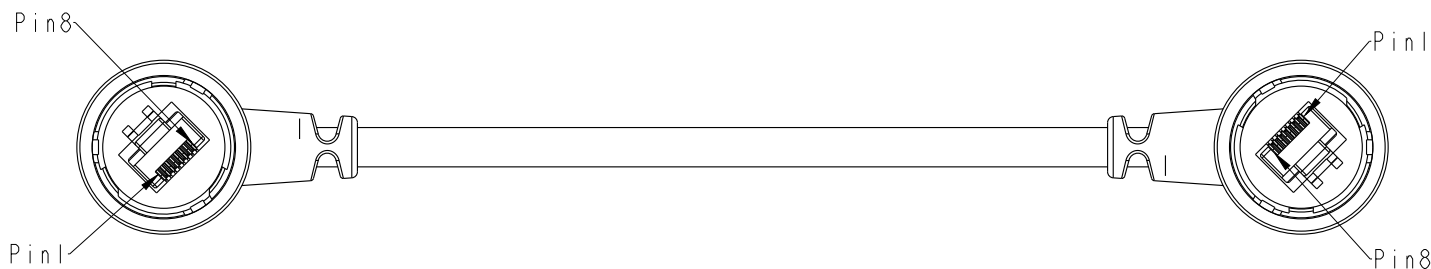

ALTW
CONFIDENTIAL
2019-09-25
R&D DEPT.

REV.	ECN NO.	DATE	SIGN	DESCRIPTION
B	C191686	2019/09/25	JC Chen	Dimensional tolerance change

RDP5SM-RDP5SM-TR7B XX
 XX : 01~99Meters
 01 : 01Meter
 02 : 02Meters
 :
 :
 99 : 99Meters
 Cable Length(L): 01~99Meters

Note:
 * (QC) Important Dimension To Check
 * Waterproof Rate: IP67 (Mating)
 * Housing: Nylon+GF, Black
 * Lock Nut: Nylon+GF, Black
 * RJ Plug: Shield, Phosphor Bronze, Gold Plated
 * Cable: CAT5E FTP 24#*4P+D+AL/MY, 6.5
 * Cable Length Tolerance: 01M:±40mm
 02M~05M:±60mm
 11M~30M:±200mm
 31M~99M:±500mm

Shield	Drain Wire	Shield
8	Brown 棕	8
7	White/Brown 白/棕	7
6	Green 綠	6
5	White/Blue 白/藍	5
4	Blue 藍	4
3	White/Green 白/綠	3
2	Orange 橘	2
1	White/Orange 白/橘	1
Conn.1	Wire Color	Conn.2

Pin Out

UNIT:mm		TITLE RJ DOUBLE-90 ENDED, WITH CONN D SIZE, 3KEY LOCK
TOLERANCE .X ±0.25 .XX ±0.1 .XXX ±0.05 ANGLES ±1°	SCALE 4:5	SIZE A4
	REV. B	SHEET 1 OF 1
	WC-REV. A.1	(QC): Inspection item