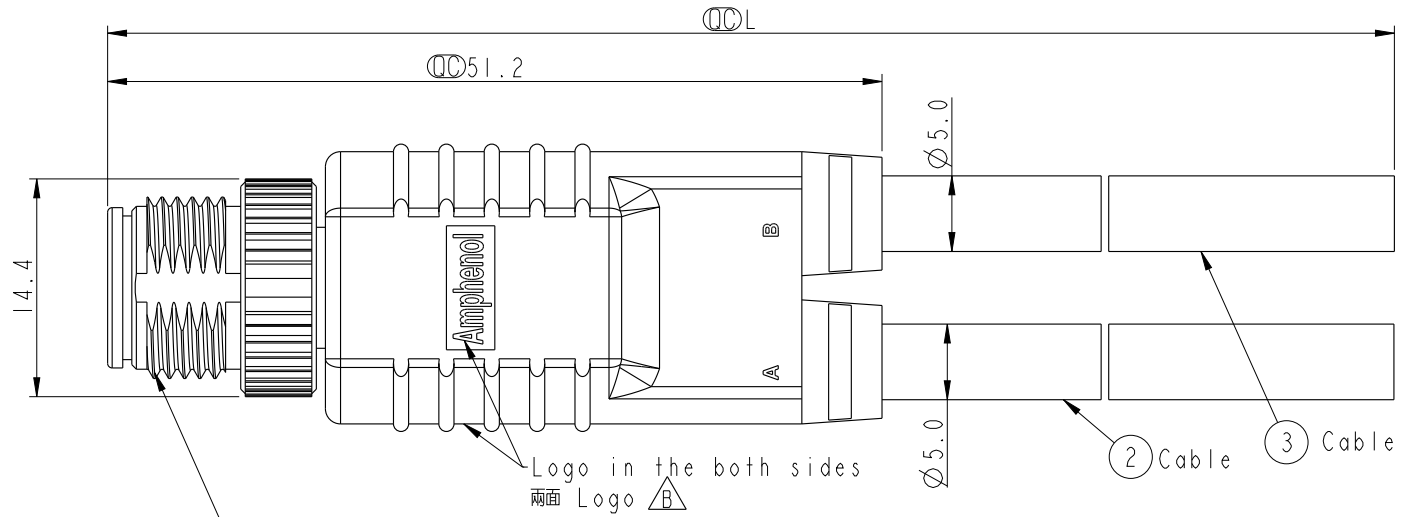

REV.	ECN NO.	DATE	SIGN	DESCRIPTION
B	LEN13B0165~68	2013/08/10	Cary	Change Logo To Amphenol

① SB-050000-K00-YS000
Color: Black

SD-050000-K00-YSBXX

XX:01~99Meter
01:01Meter
02:02Meters
...
99:99Meters
Cable Length(L):01~99Meters

Pin Assignments
Front View

5	Green	綠	Green
4	Black	黑	Black
3	Blue	藍	Blue
2	White	白	White
1	Brown	棕	Brown
	A		B
Conn.	Wire Color		
	Pin Out		

Note:

- * \varnothing Important Dimension.
- * $\triangle B$ Waterproof Rate: IP68
IP68: 1M Depth Of Water In 24hours.
- * Housing: PU, Black
- * Pin: Copper Alloy, Gold Plated
- * Cable: NO HALOGEN 22AWG*5C+T,
Black, PU Jacket, UV Resistant, OD=5.0mm
- * $\triangle B$ Cable Length Tolerance: 01M: ± 40 mm
02M~05M: ± 60 mm
06M~10M: ± 100 mm
11M~30M: ± 200 mm
31M~99M: ± 500 mm

UNIT:mm
TOLERANCE ± 0.5 mm

TITLE M12 I Style Cable Screw 5Pin M Conn. C Pin			
SCALE 2:1	SIZE A4	SHEET 1 OF 1	
REV. B	WC-REV. A.1	\varnothing : Inspection item	

Amphenol LTW
安費諾亮泰企業股份有限公司

ITEM NO	DRAWN BY Cary_liu	DATE 2013-08-10
DWG NO SI-050000-K00-YSBXX	CHECKED BY Mafei	DATE 2013-08-10
CUSTOMER ALTW	APPROVED BY Victor	DATE 2013-08-10